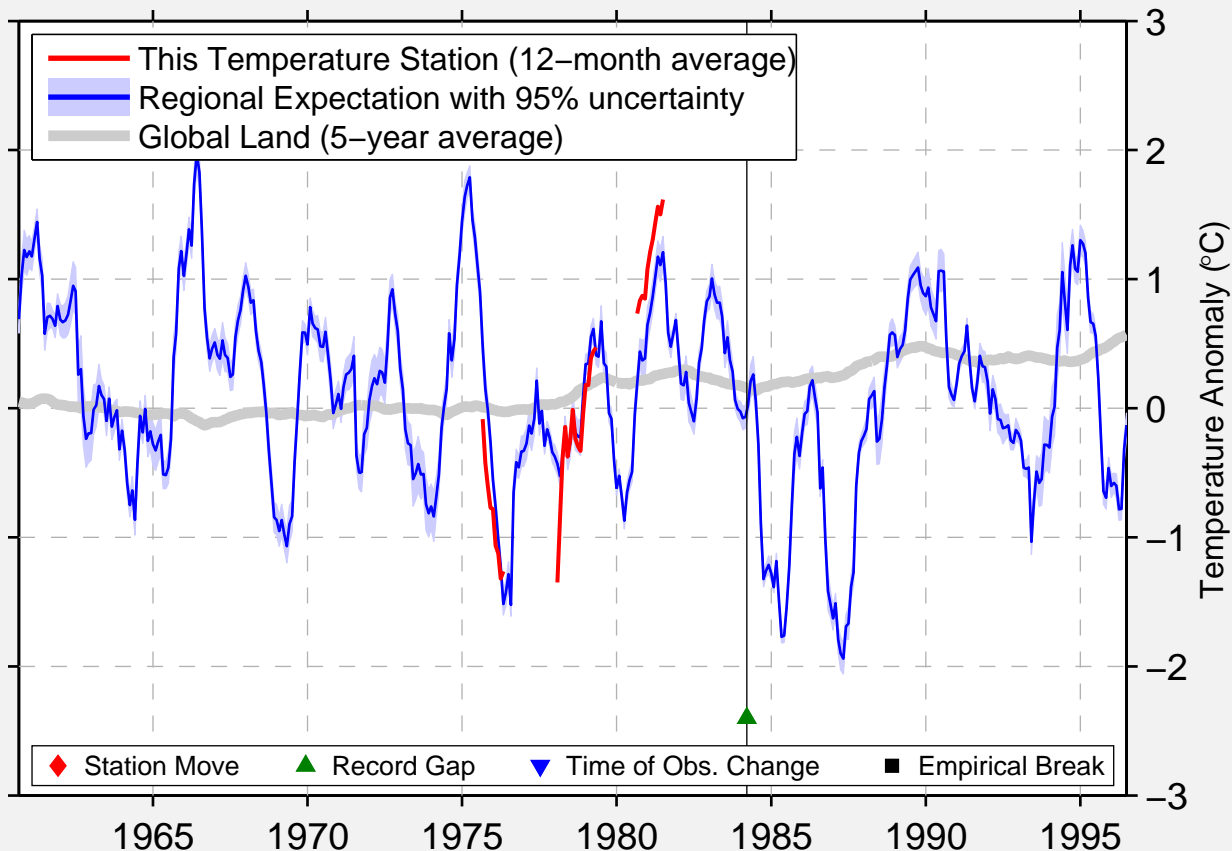

STEREGUSCIJ

45.750 N, 33.217 E (Ukraine)

Data Quality Controlled and Aligned at Breakpoints

Berkeley Earth