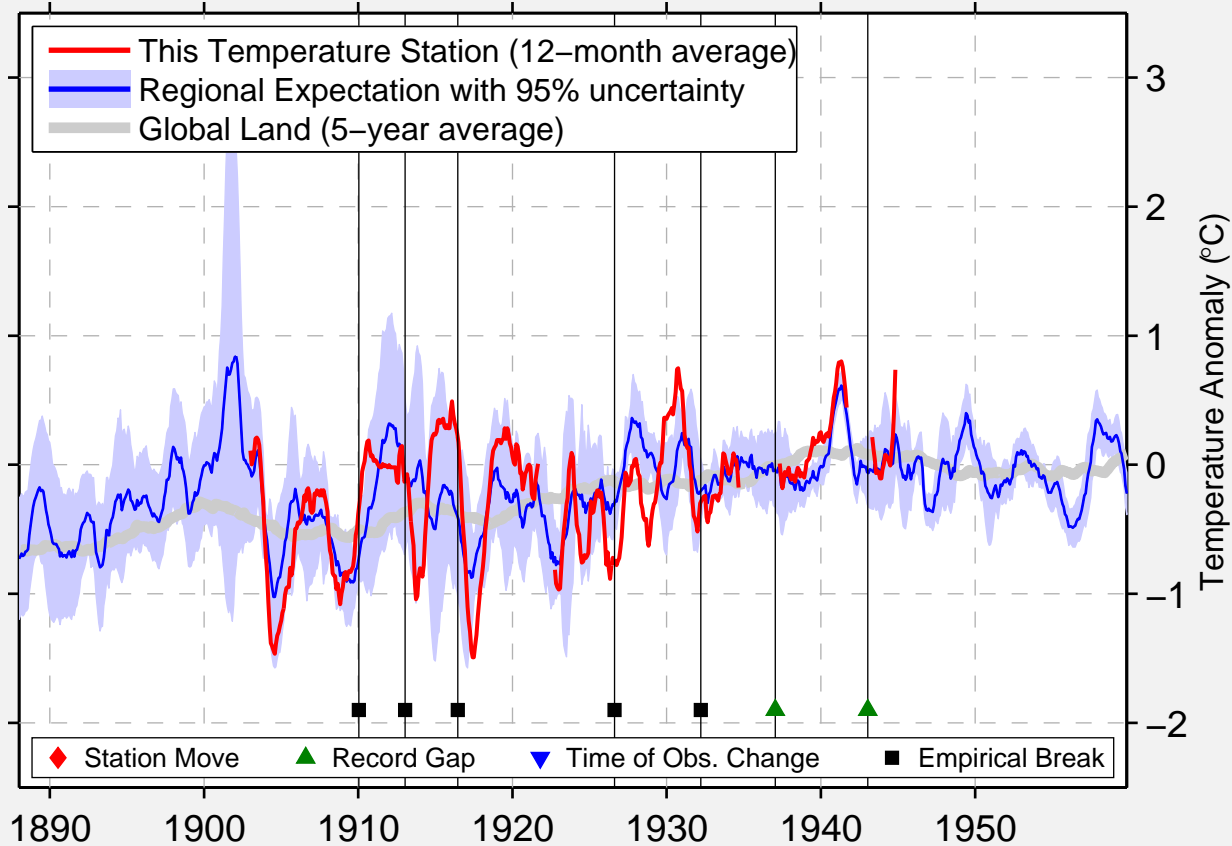

MASAKA

0.350 S, 31.780 E (Uganda)

Data Quality Controlled and Aligned at Breakpoints

Berkeley Earth