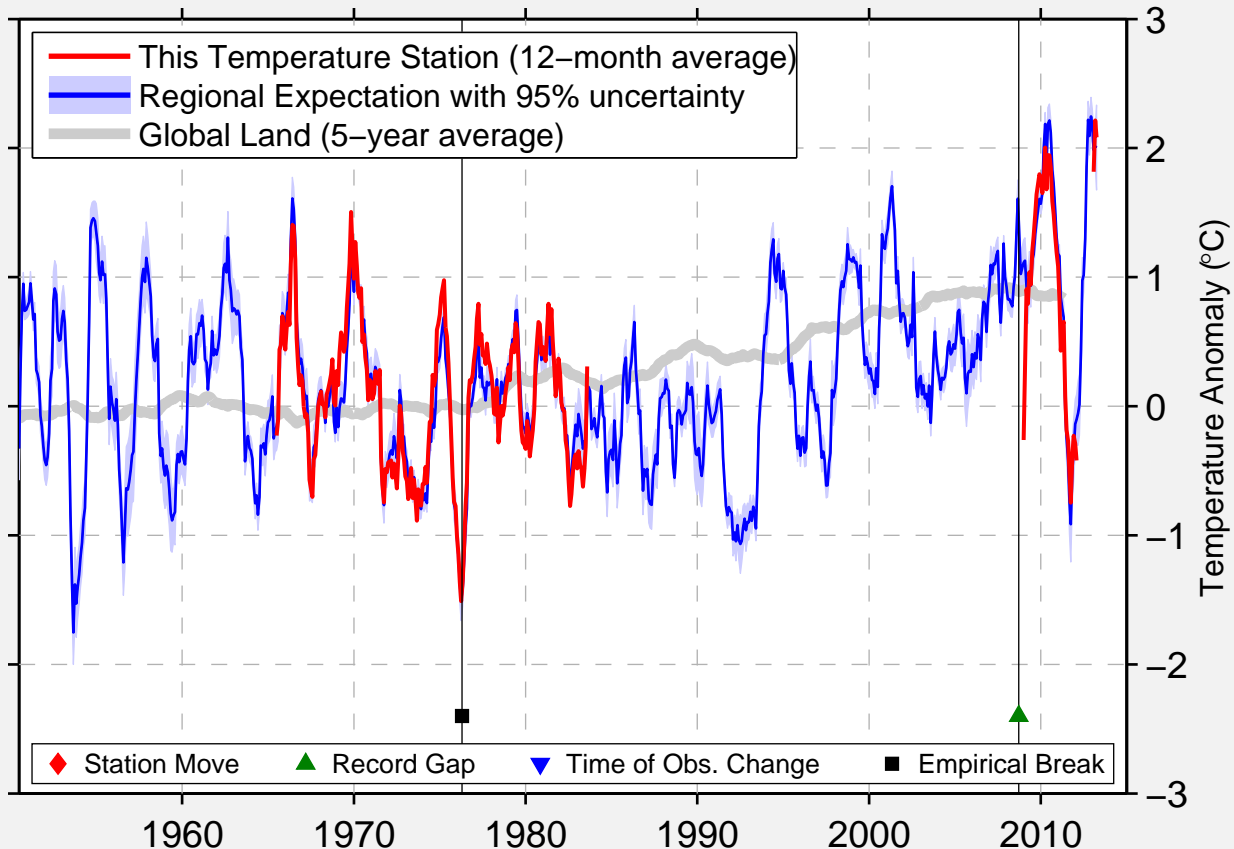

# KARABUK

41.200 N, 32.633 E (Turkey)

Data Quality Controlled and Aligned at Breakpoints

Berkeley Earth