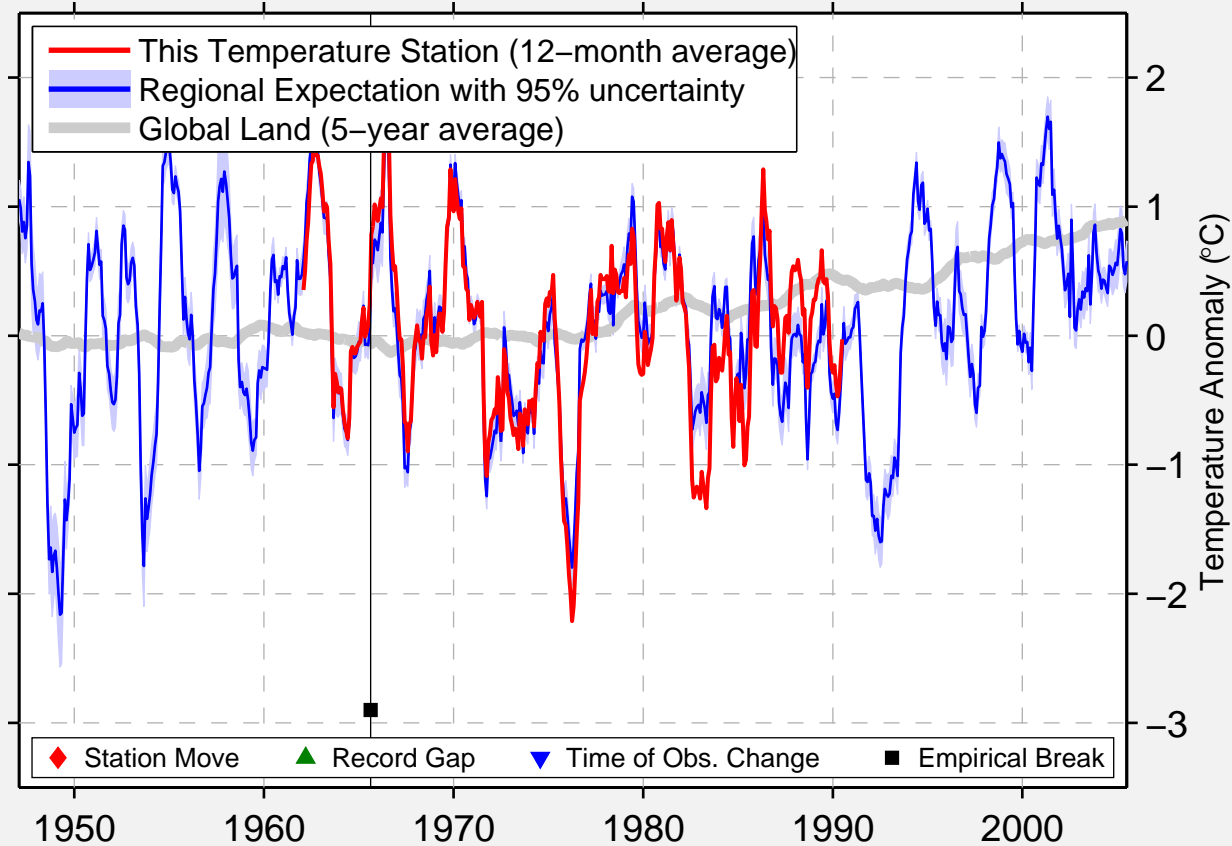

ANKARA/ETIMES

39.950 N, 32.680 E (Turkey)

◆ Station Move ▲ Record Gap ▼ Time of Obs. Change ■ Empirical Break