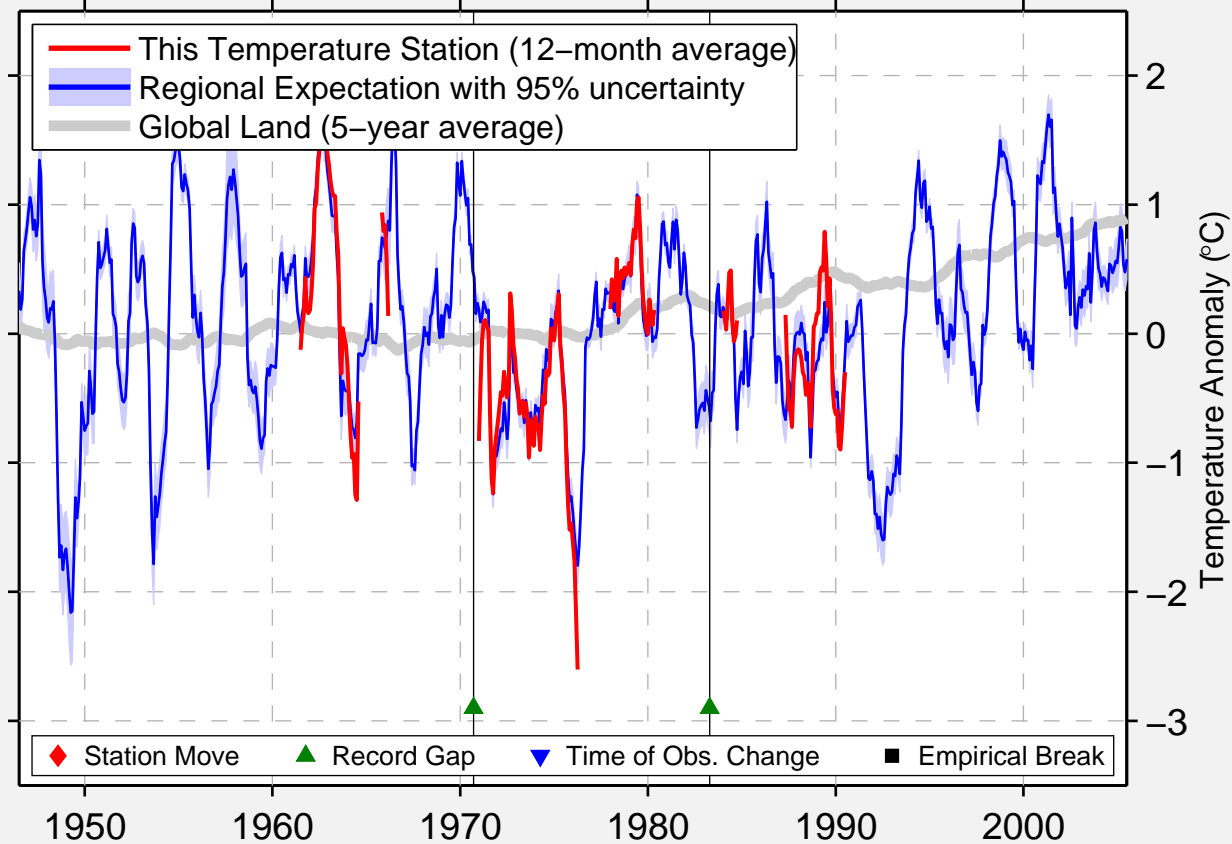

BALA DUC

39.500 N, 33.100 E (Turkey)

Data Quality Controlled and Aligned at Breakpoints

Berkeley Earth