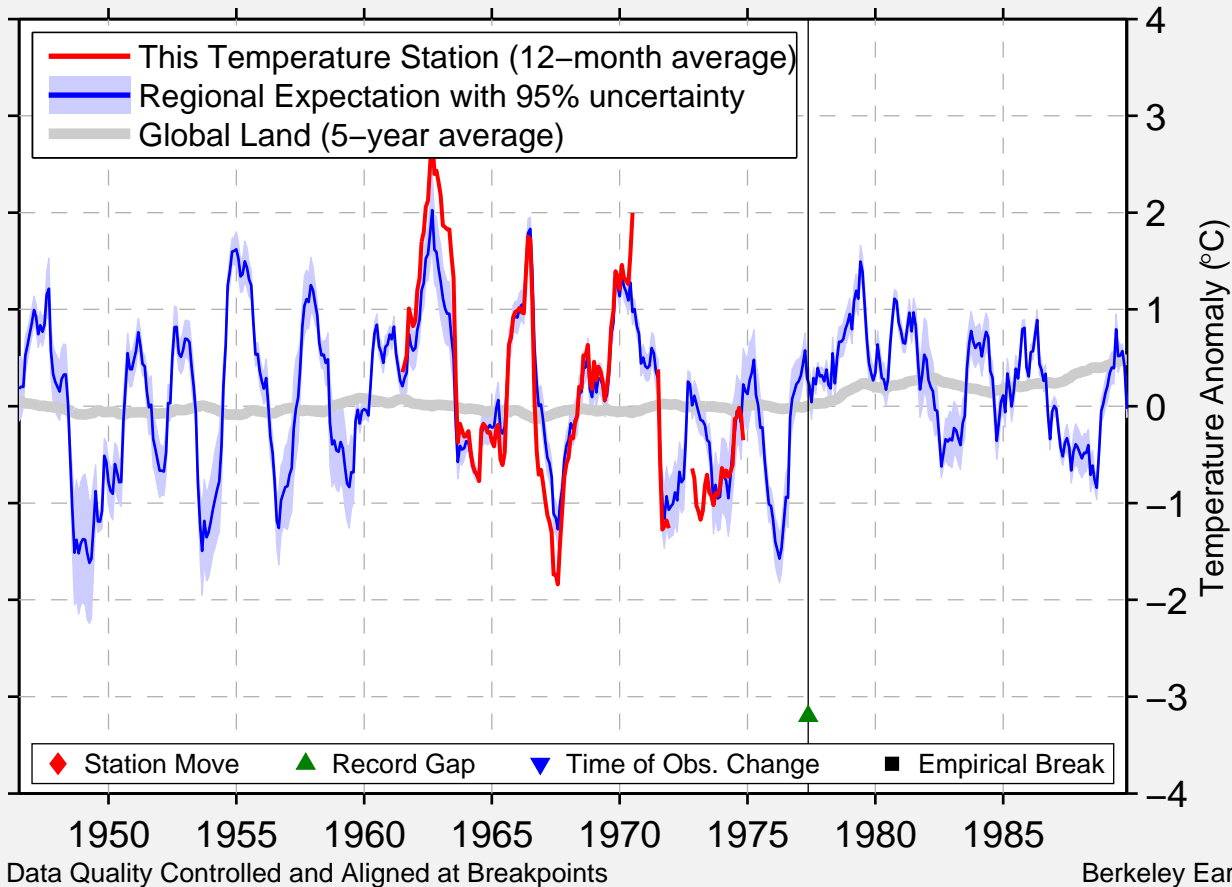

ULAS DUC

39.400 N, 37.000 E (Turkey)

Data Quality Controlled and Aligned at Breakpoints

Berkeley Earth