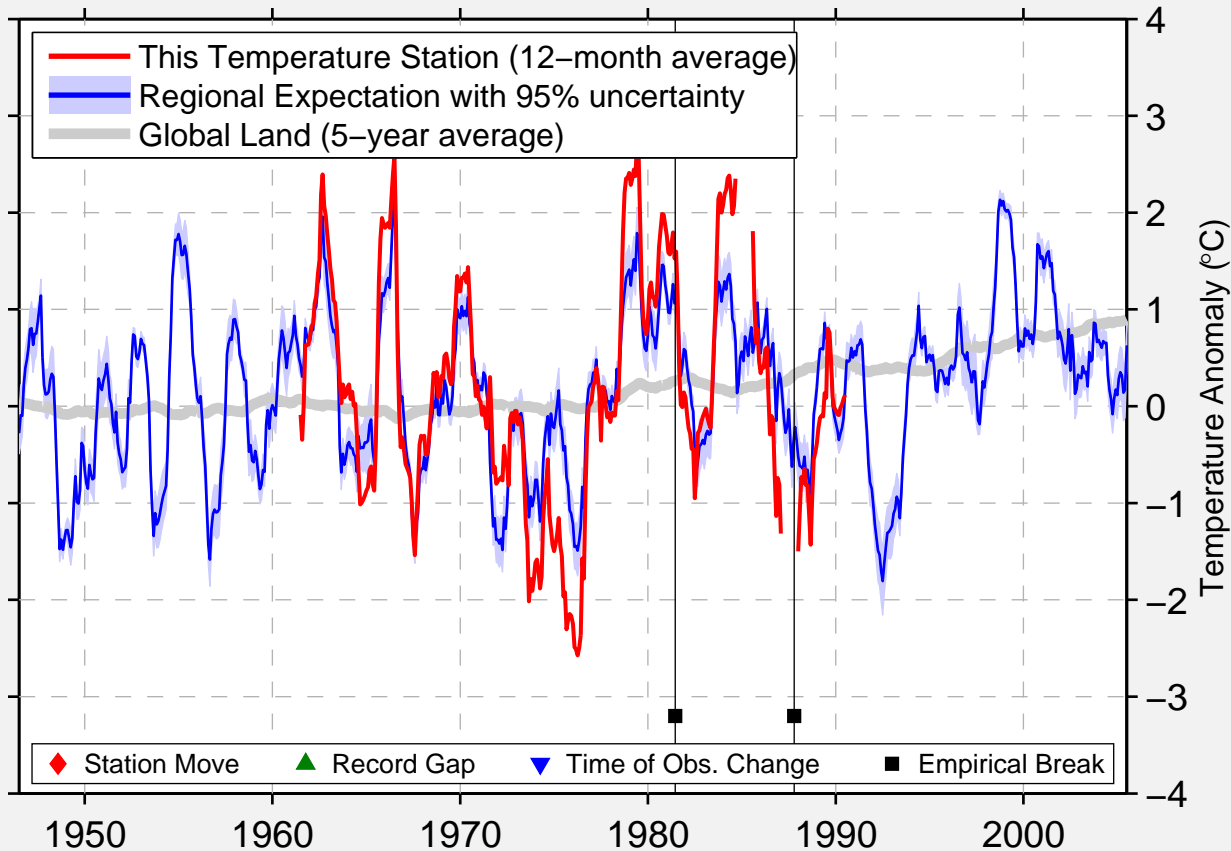

ALPASLAN DUC

38.800 N, 41.500 E (Turkey)

Data Quality Controlled and Aligned at Breakpoints

Berkeley Earth