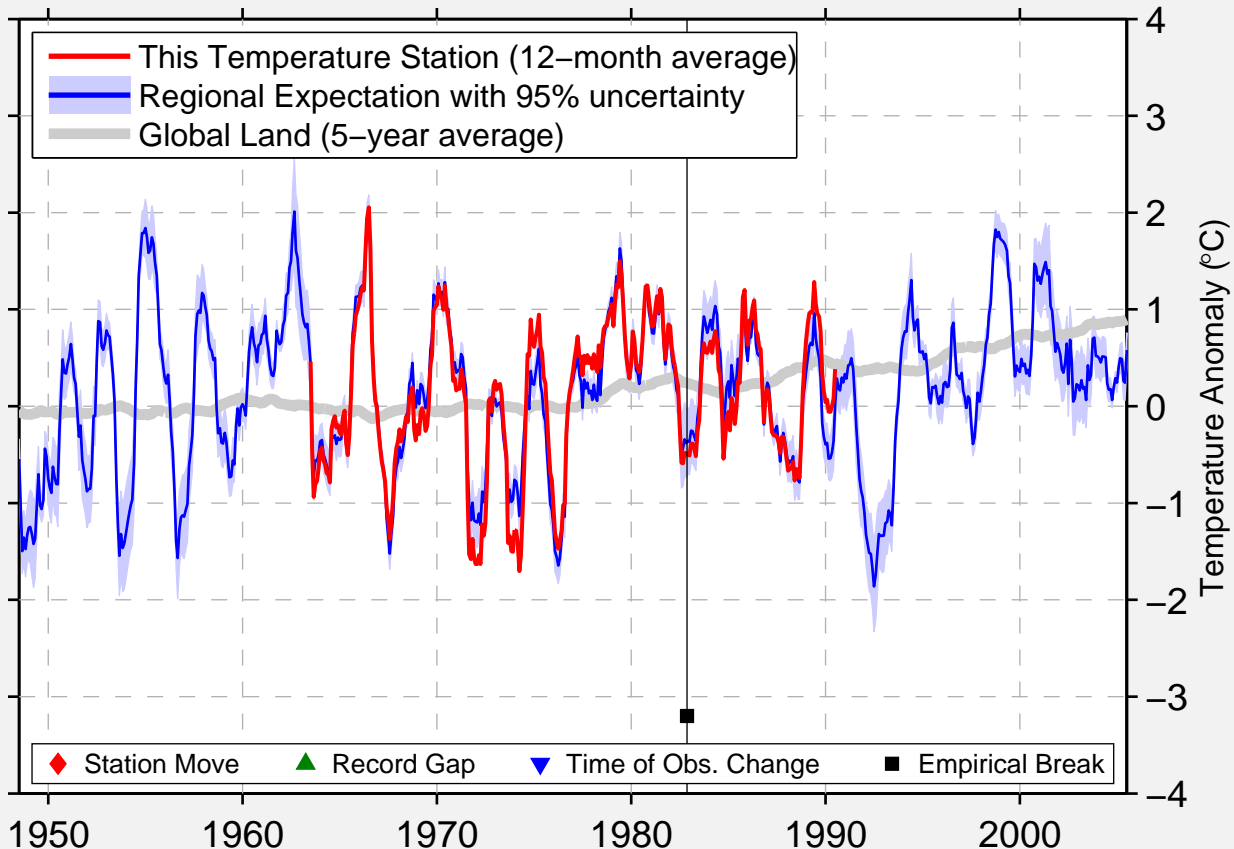

KEBAN

38.800 N, 38.800 E (Turkey)

Data Quality Controlled and Aligned at Breakpoints

Berkeley Earth