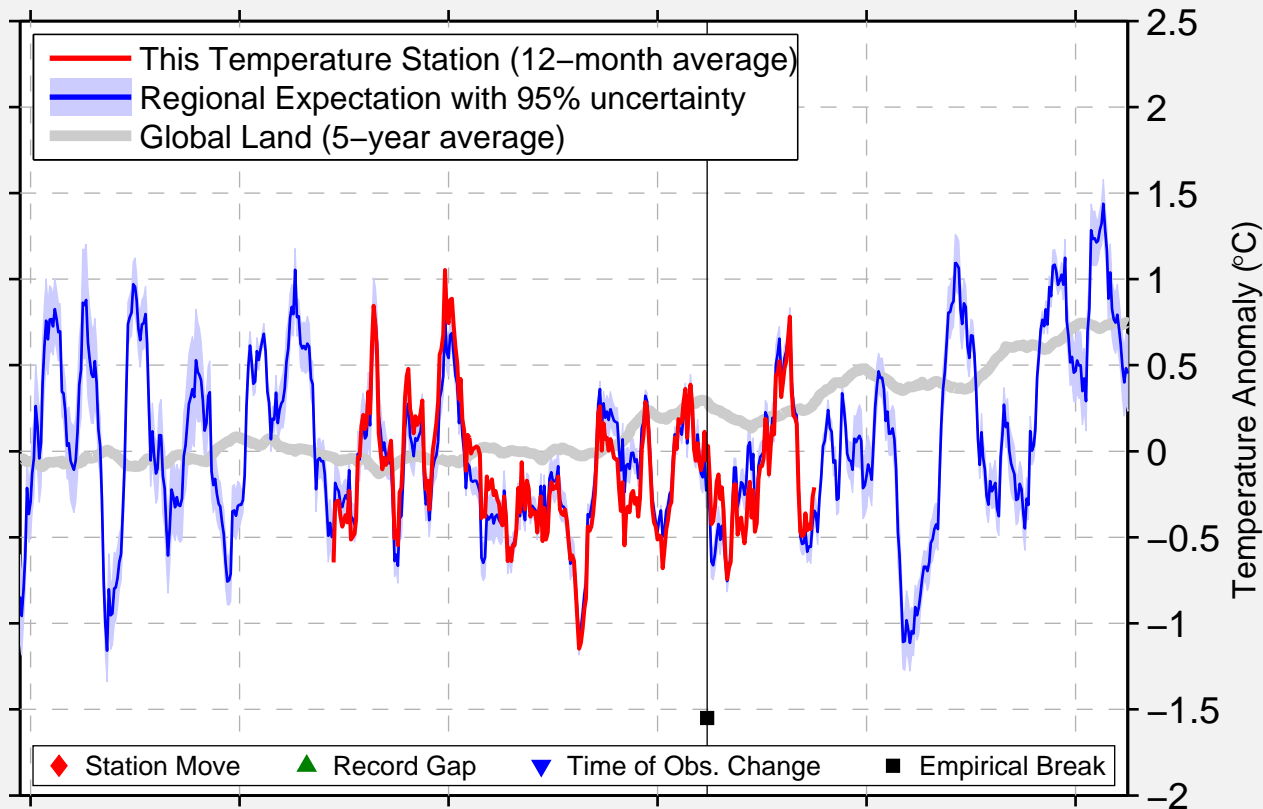

TIRE

38.100 N, 27.700 E (Turkey)

- This Temperature Station (12-month average)
- Regional Expectation with 95% uncertainty
- Global Land (5-year average)

- ◆ Station Move
- ▲ Record Gap
- ▼ Time of Obs. Change
- Empirical Break