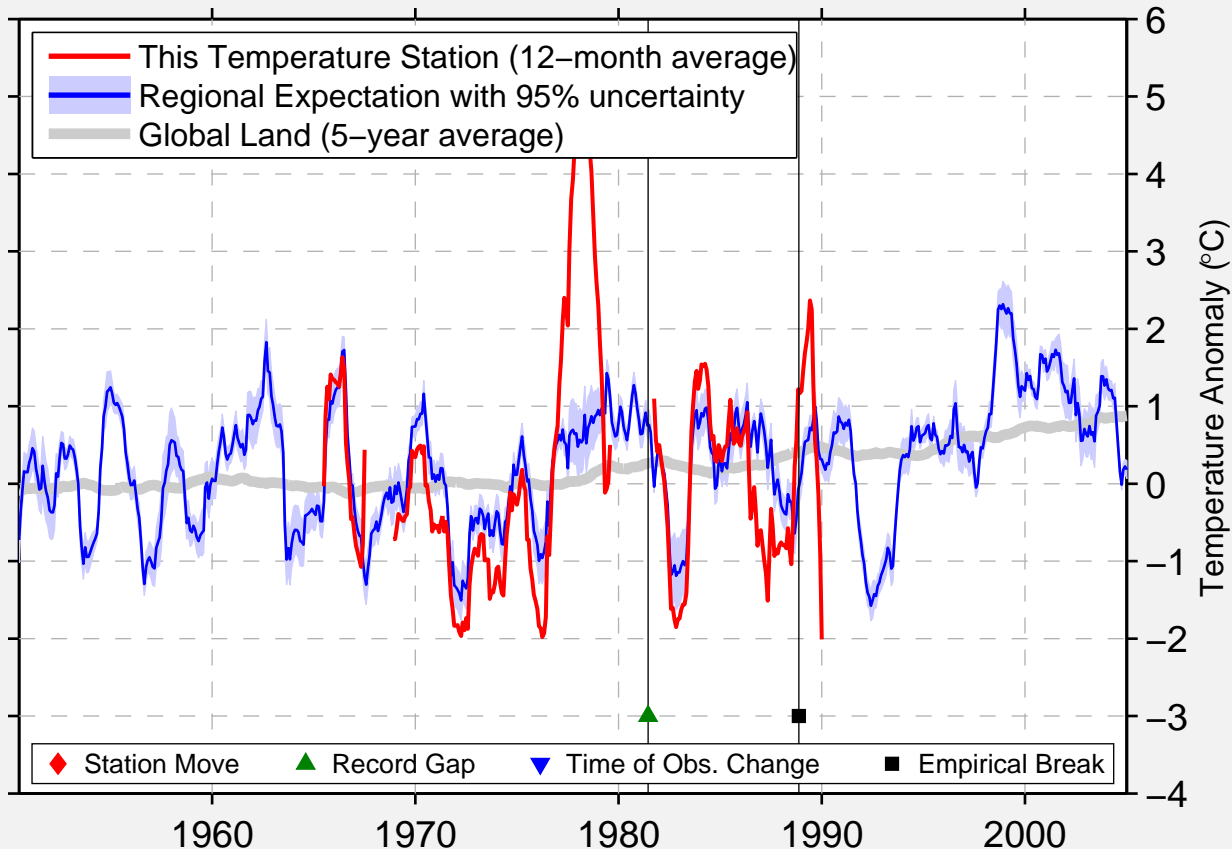

YUKSEKOVA

37.600 N, 44.300 E (Turkey)

Data Quality Controlled and Aligned at Breakpoints

Berkeley Earth