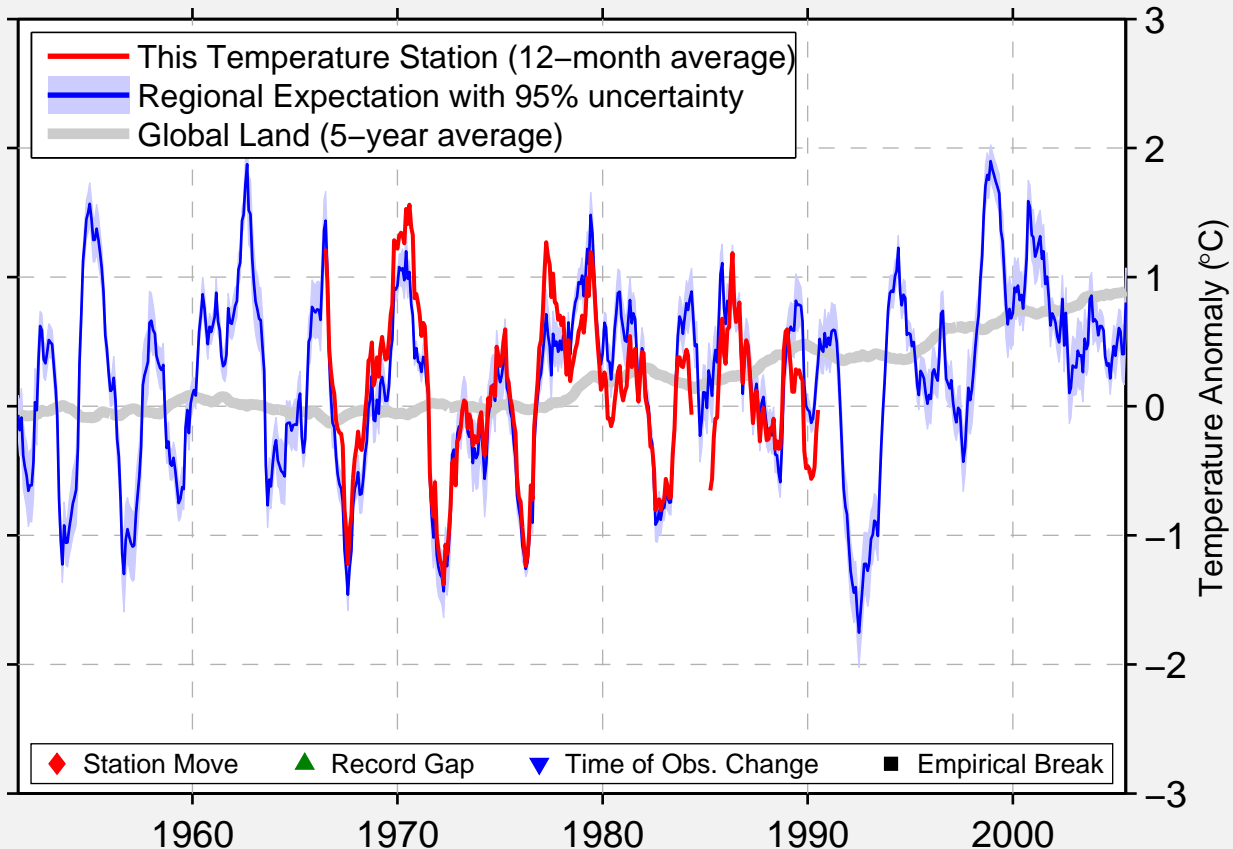

NUSAYBIN

37.100 N, 41.200 E (Turkey)

Data Quality Controlled and Aligned at Breakpoints

Berkeley Earth