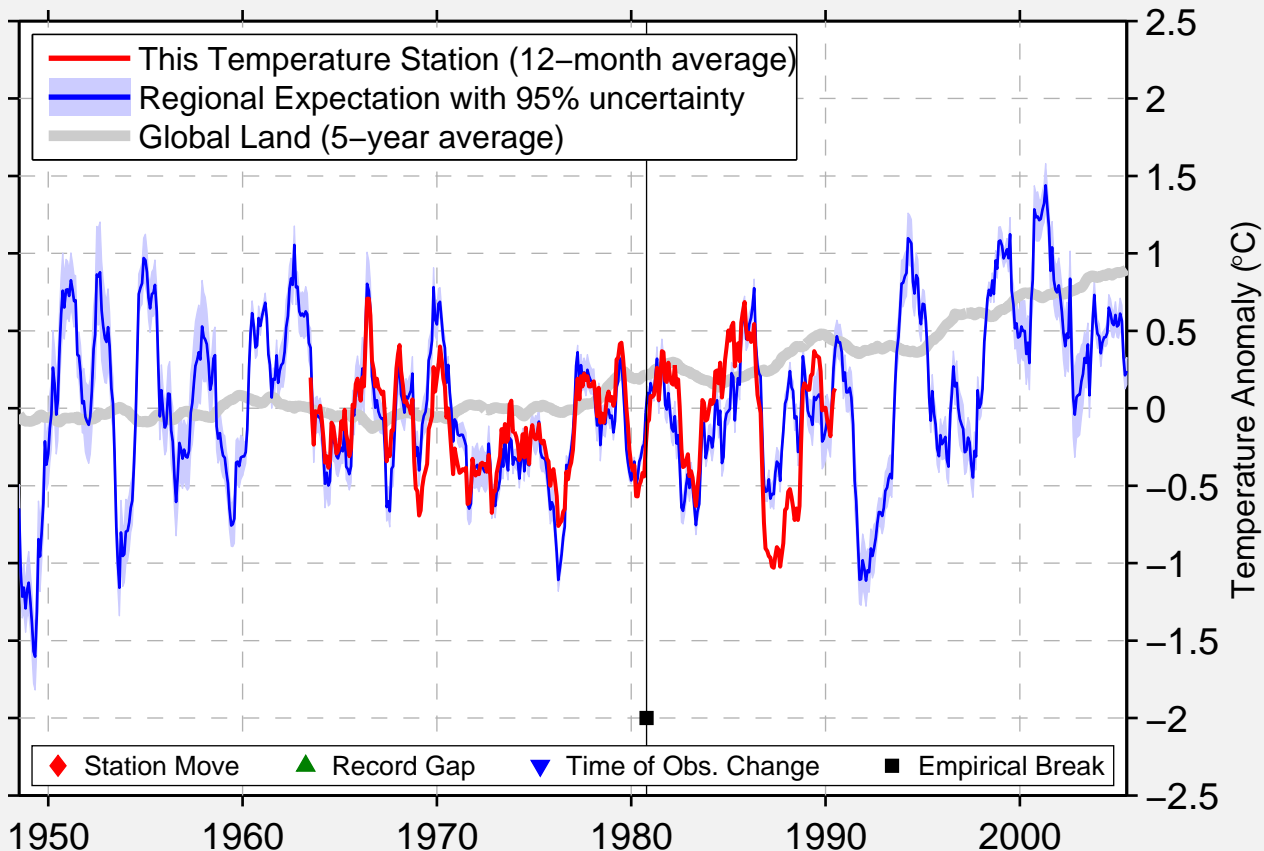

# KOYCEGIZ

37.000 N, 28.700 E (Turkey)

Data Quality Controlled and Aligned at Breakpoints

Berkeley Earth