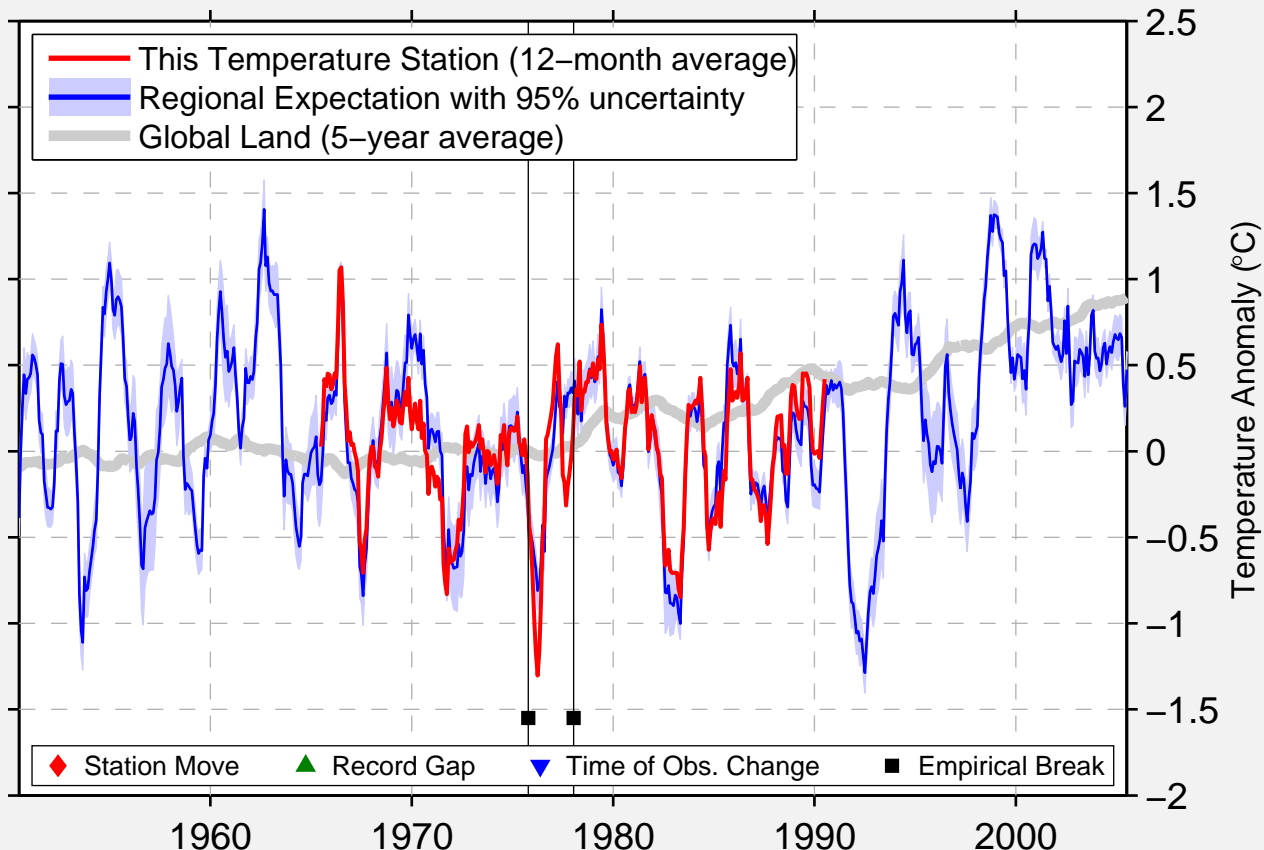

# YUMURTALIK

36.800 N, 35.800 E (Turkey)

Data Quality Controlled and Aligned at Breakpoints

Berkeley Earth