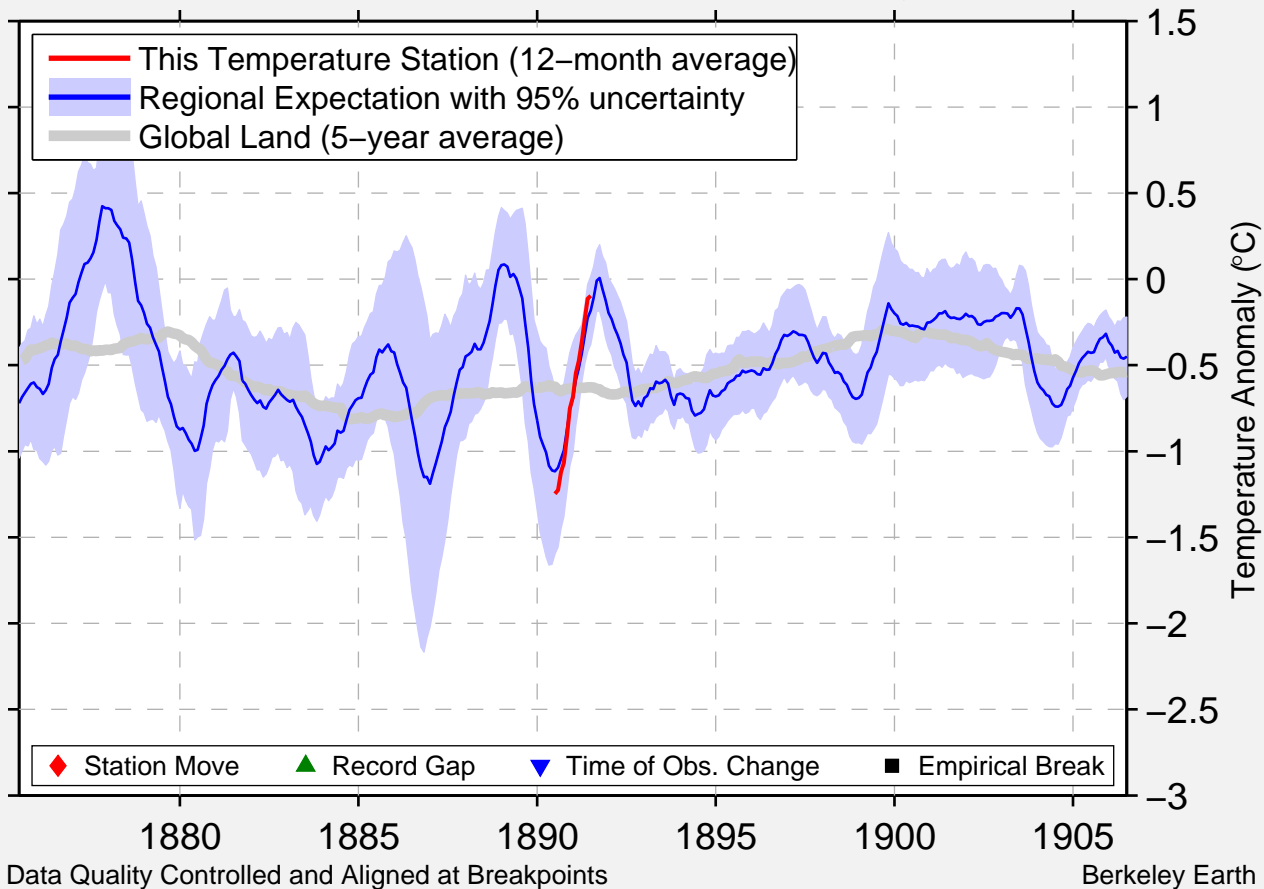

# SCARBOROUGH

11.150 N, 60.720 W (Trinidad and Tobago)

Data Quality Controlled and Aligned at Breakpoints

Berkeley Earth