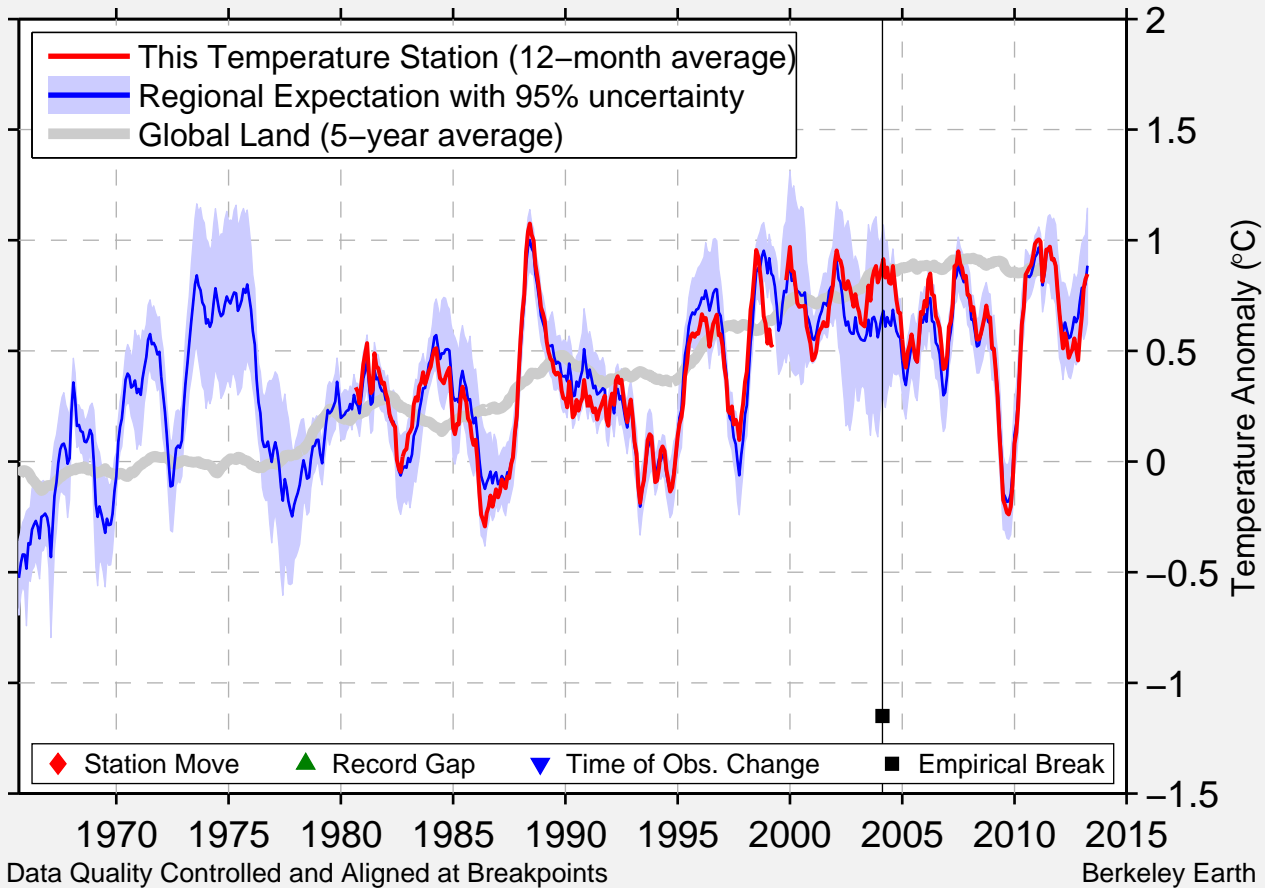

# FUAAMOTU

21.233 S, 175.150 W (Tonga)

Data Quality Controlled and Aligned at Breakpoints

Berkeley Earth