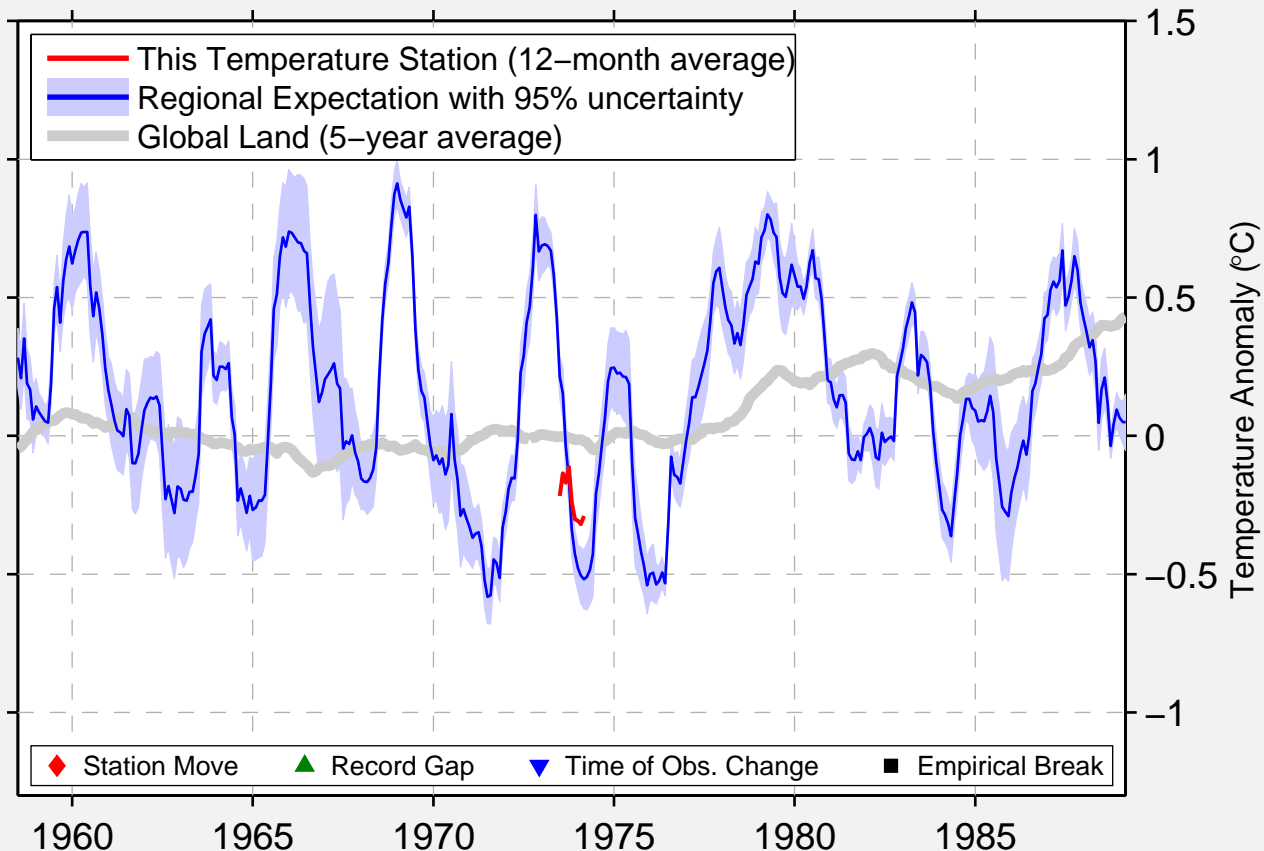

LOP BURI/KOKE KATHI

14.883 N, 100.667 E (Thailand)

Data Quality Controlled and Aligned at Breakpoints

Berkeley Earth