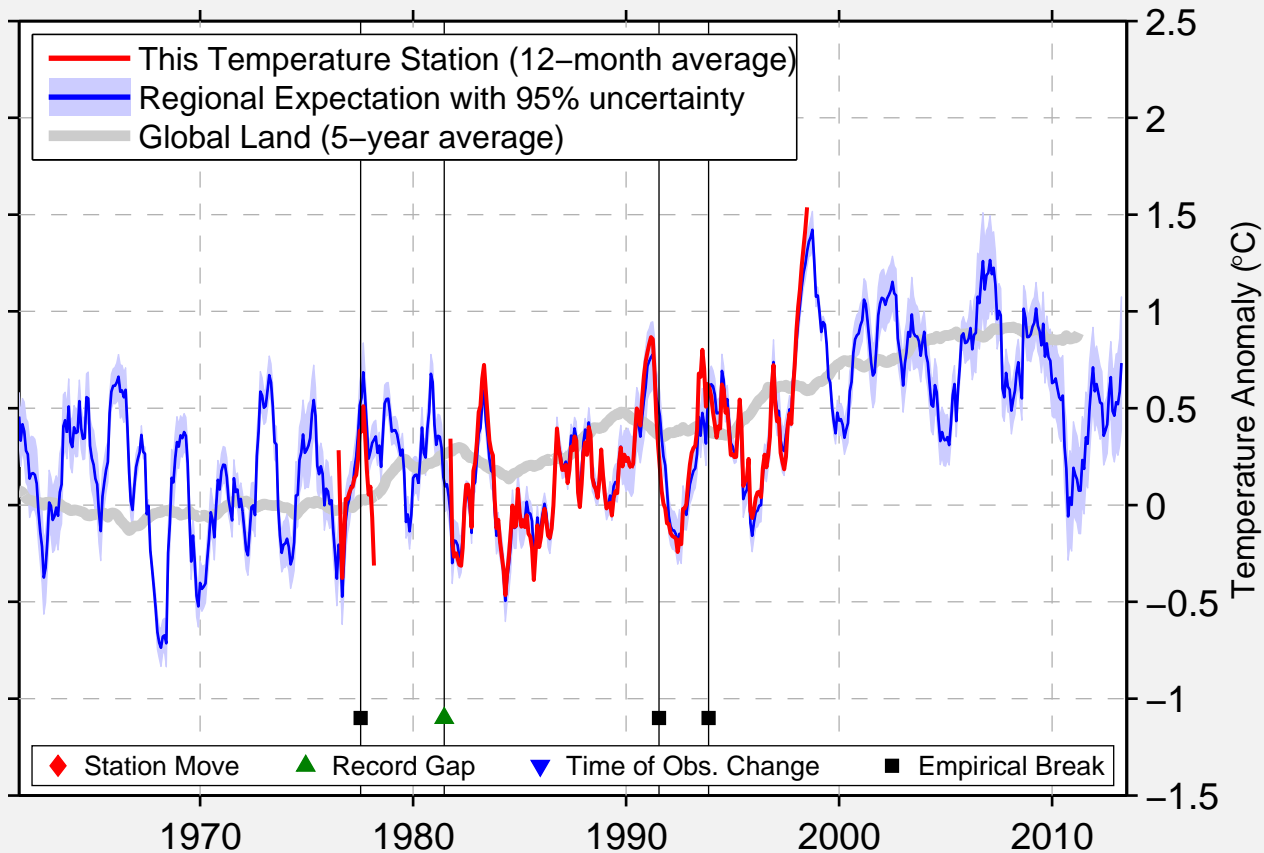

HSINCHU CITY

24.833 N, 120.000 E (Taiwan)

Data Quality Controlled and Aligned at Breakpoints

Berkeley Earth