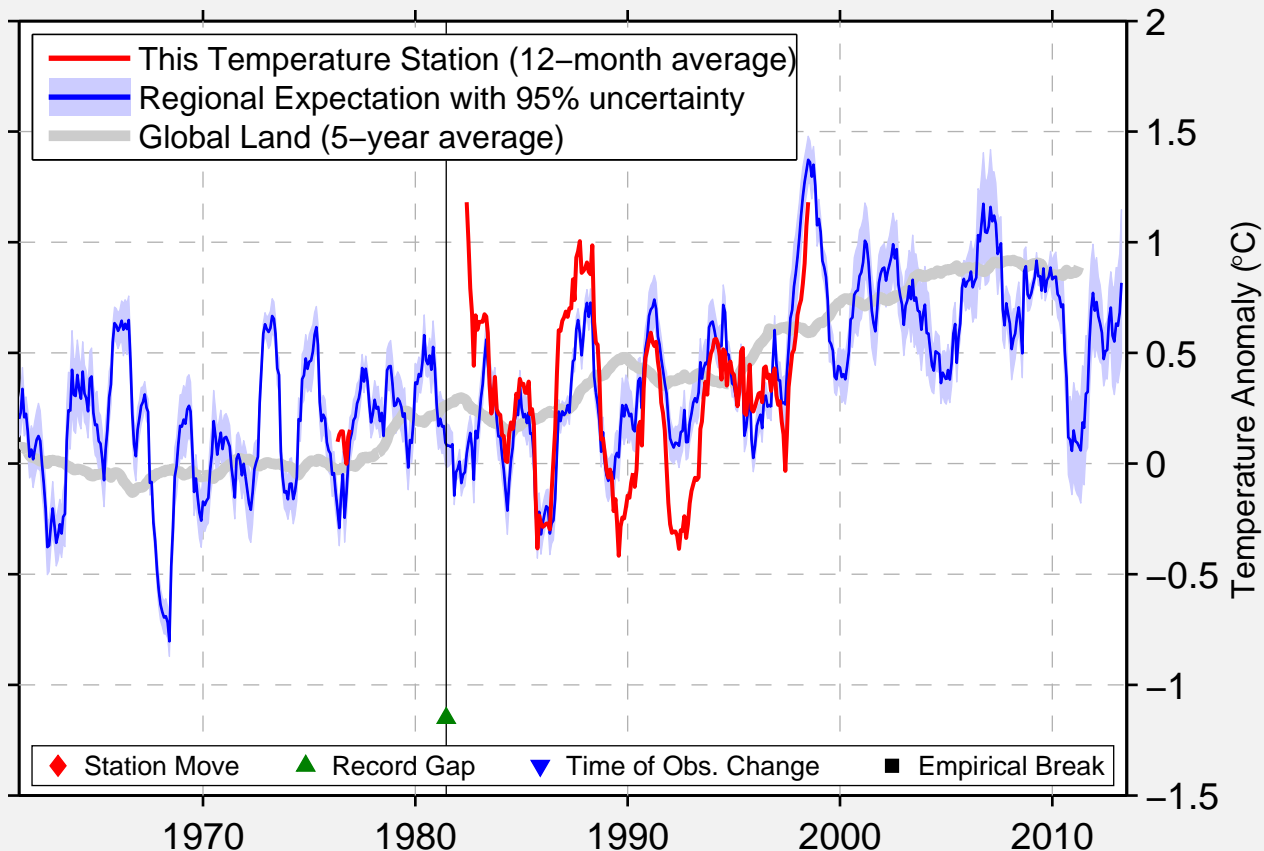

# MOUNT ALISAN

23.517 N, 120.800 E (Taiwan)

Data Quality Controlled and Aligned at Breakpoints

Berkeley Earth