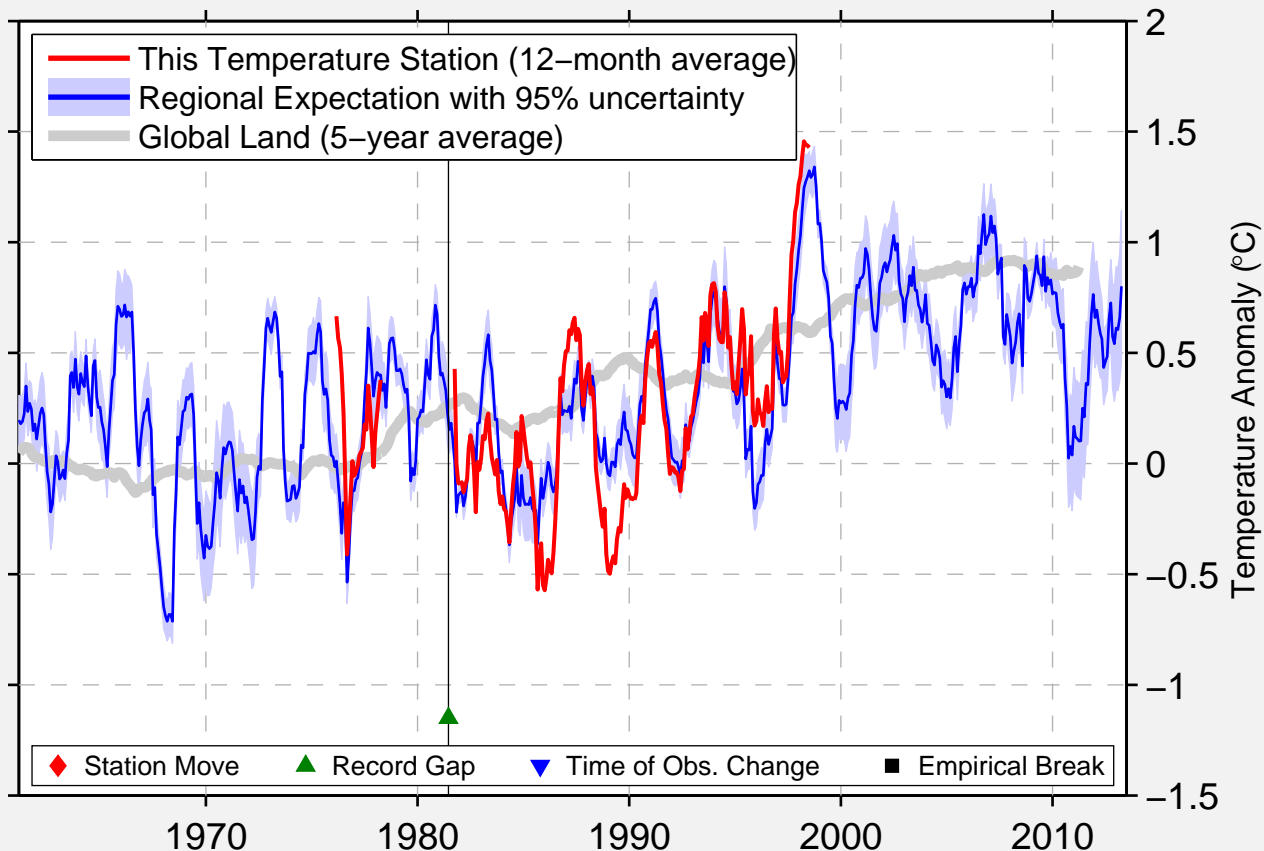

# TAINAN (=593580)

23.000 N, 120.217 E (Taiwan)

Data Quality Controlled and Aligned at Breakpoints

Berkeley Earth