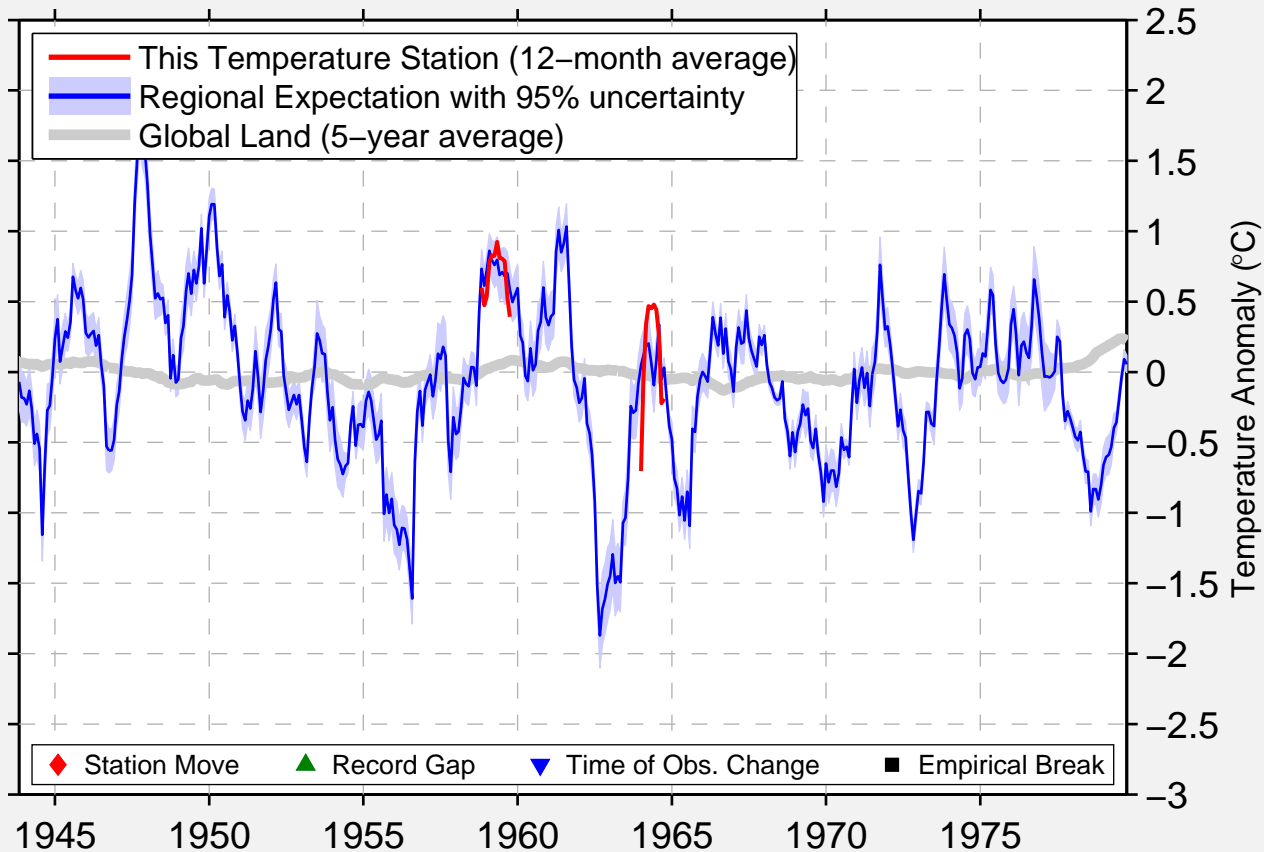

# ST CHRISCHONA

47.567 N, 7.683 E (Switzerland)

Data Quality Controlled and Aligned at Breakpoints

Berkeley Earth