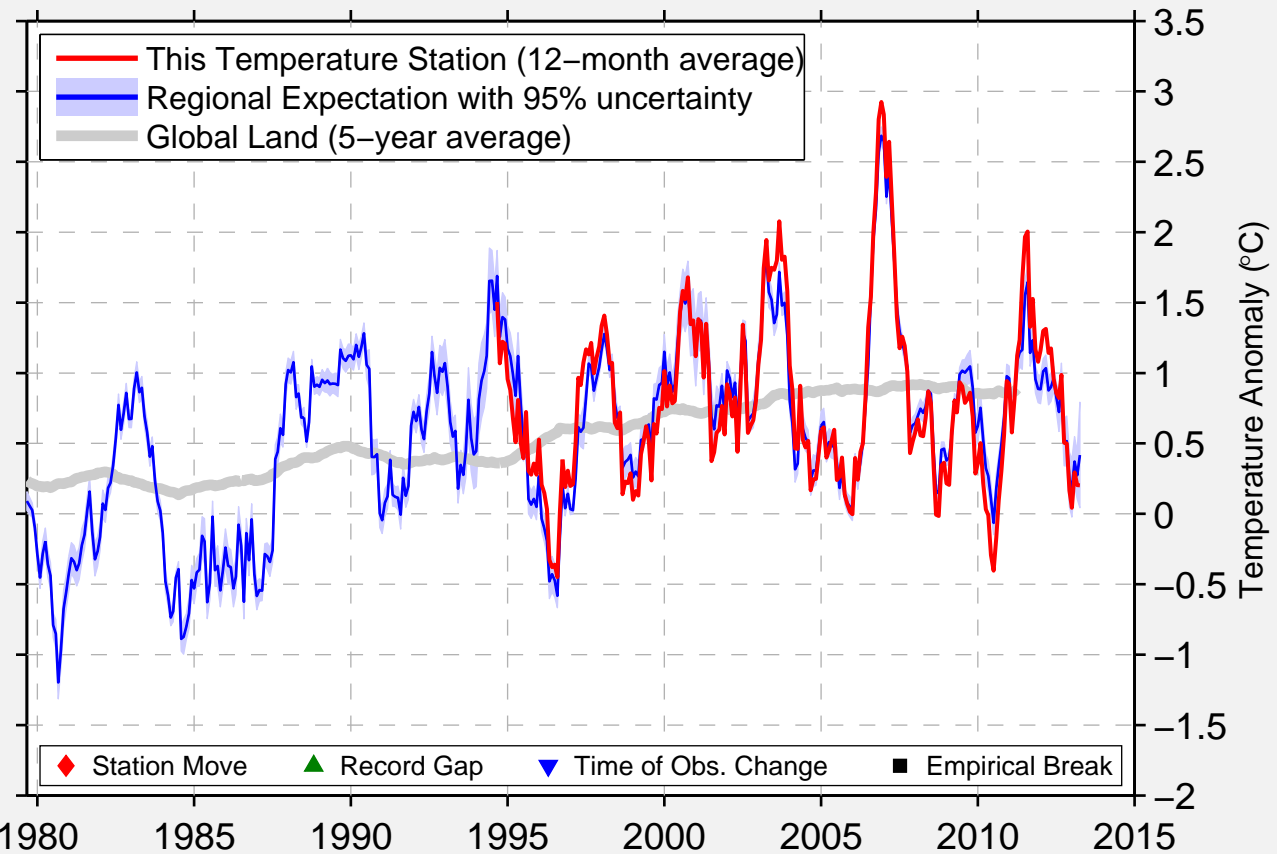

Data Quality Controlled and Aligned at Breakpoints

Berkeley Earth