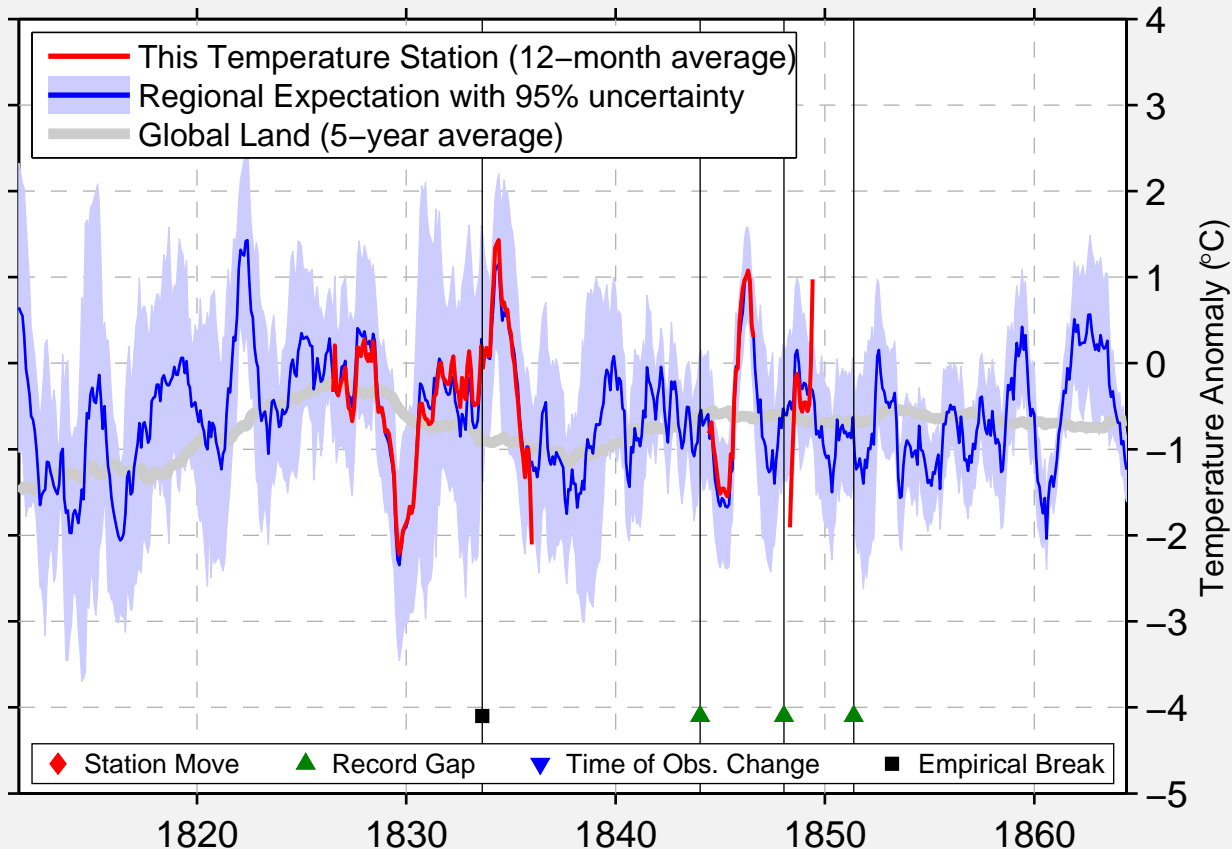

# BERN

47.000 N, 7.400 E (Switzerland)

Data Quality Controlled and Aligned at Breakpoints

Berkeley Earth