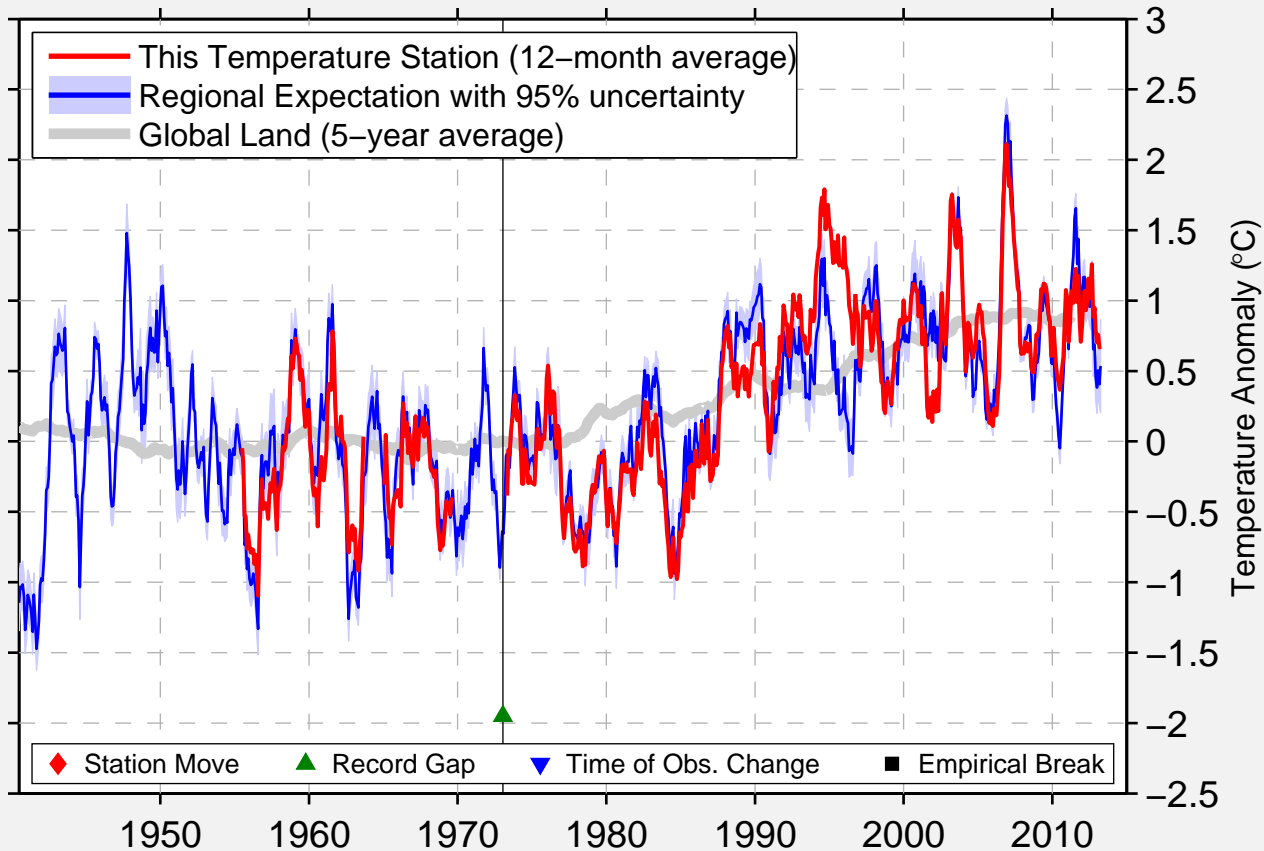

LOCARNO-MAGADINO

46.167 N, 8.883 E (Switzerland)

Data Quality Controlled and Aligned at Breakpoints

Berkeley Earth