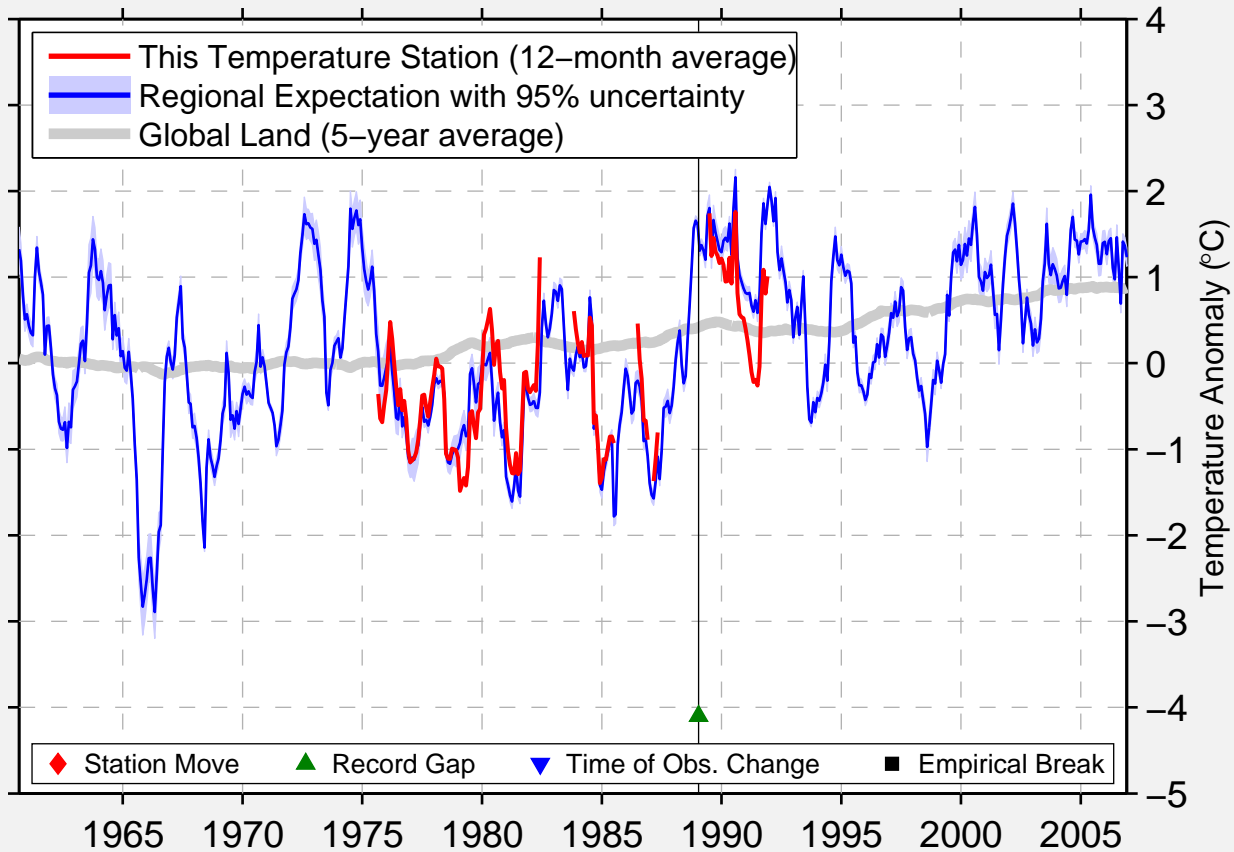

TORNETRASK LAKE

68.217 N, 19.717 E (Sweden)

Data Quality Controlled and Aligned at Breakpoints

Berkeley Earth