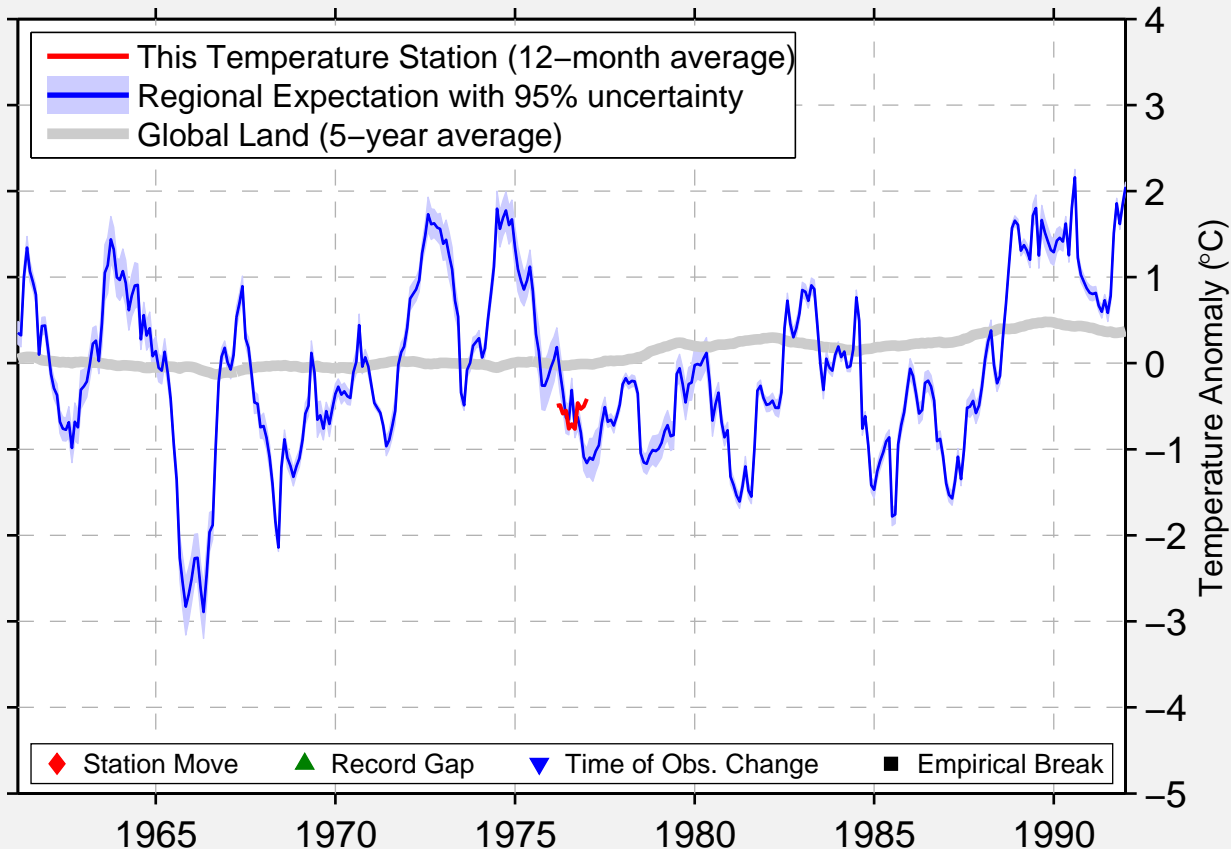

MUODOSLOMPOLO

67.950 N, 23.467 E (Sweden)

Data Quality Controlled and Aligned at Breakpoints

Berkeley Earth