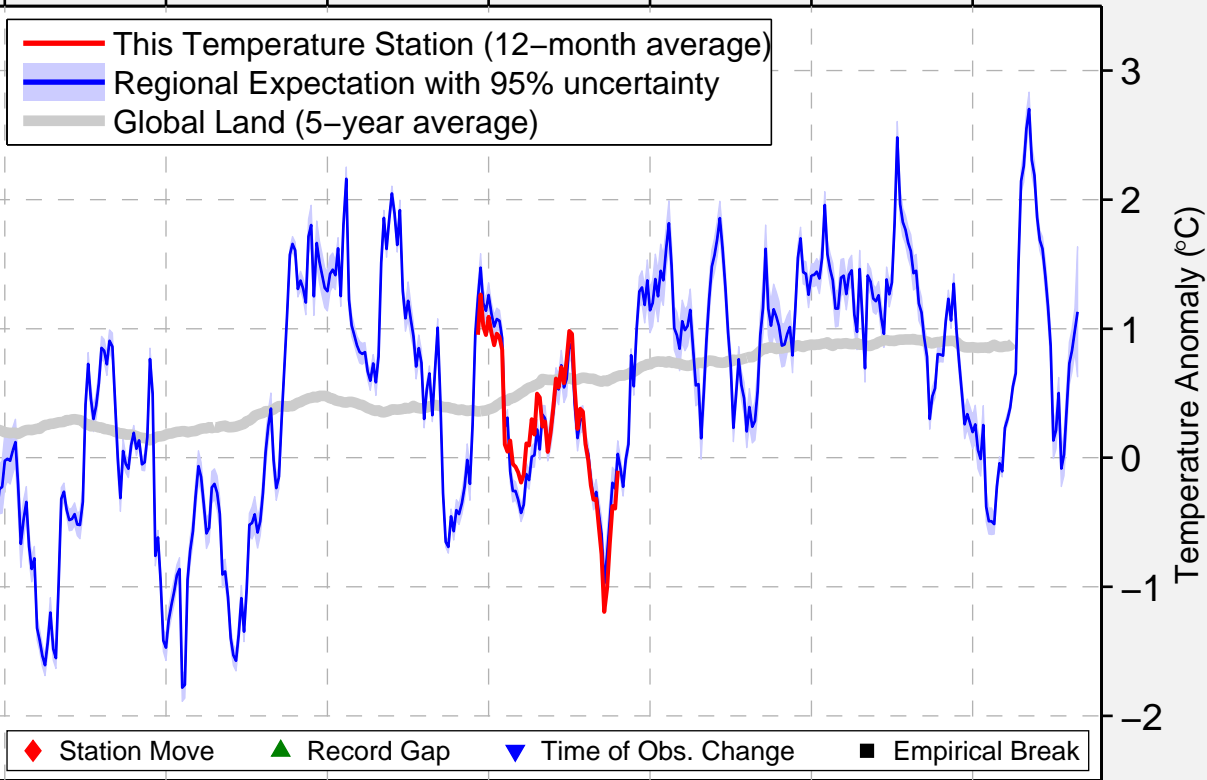

ESRANGE

67.933 N, 21.067 E (Sweden)

Data Quality Controlled and Aligned at Breakpoints

Berkeley Earth