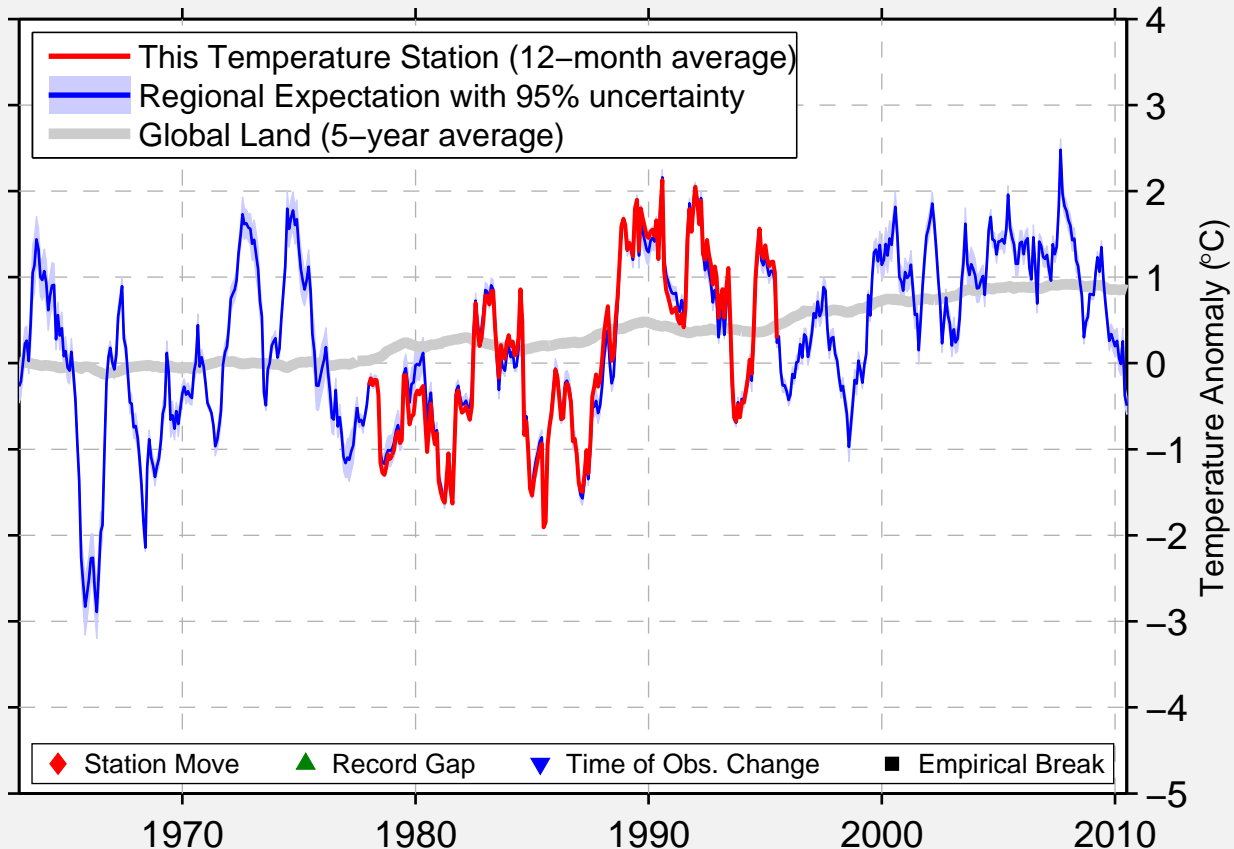

LAINIO

67.767 N, 22.350 E (Sweden)

Data Quality Controlled and Aligned at Breakpoints

Berkeley Earth