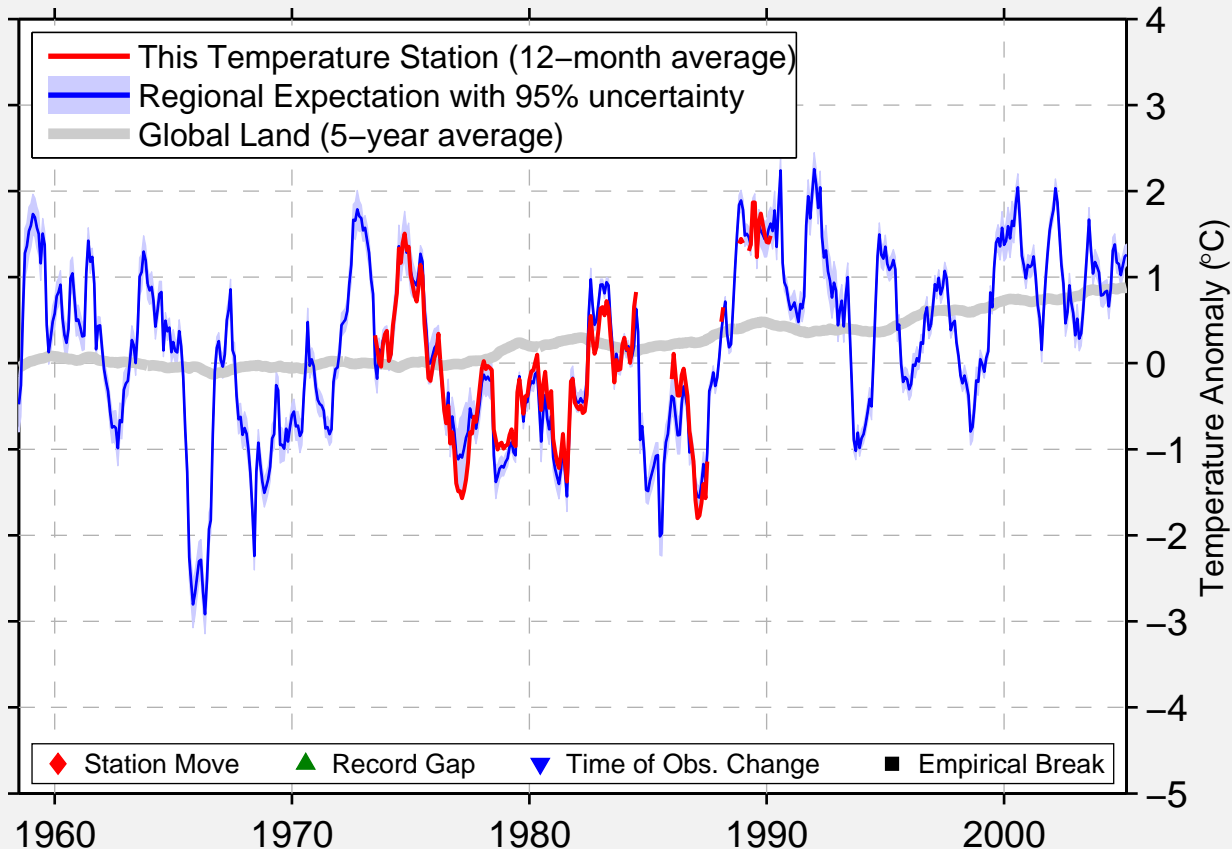

MALMBERGET

67.133 N, 20.667 E (Sweden)

Data Quality Controlled and Aligned at Breakpoints

Berkeley Earth