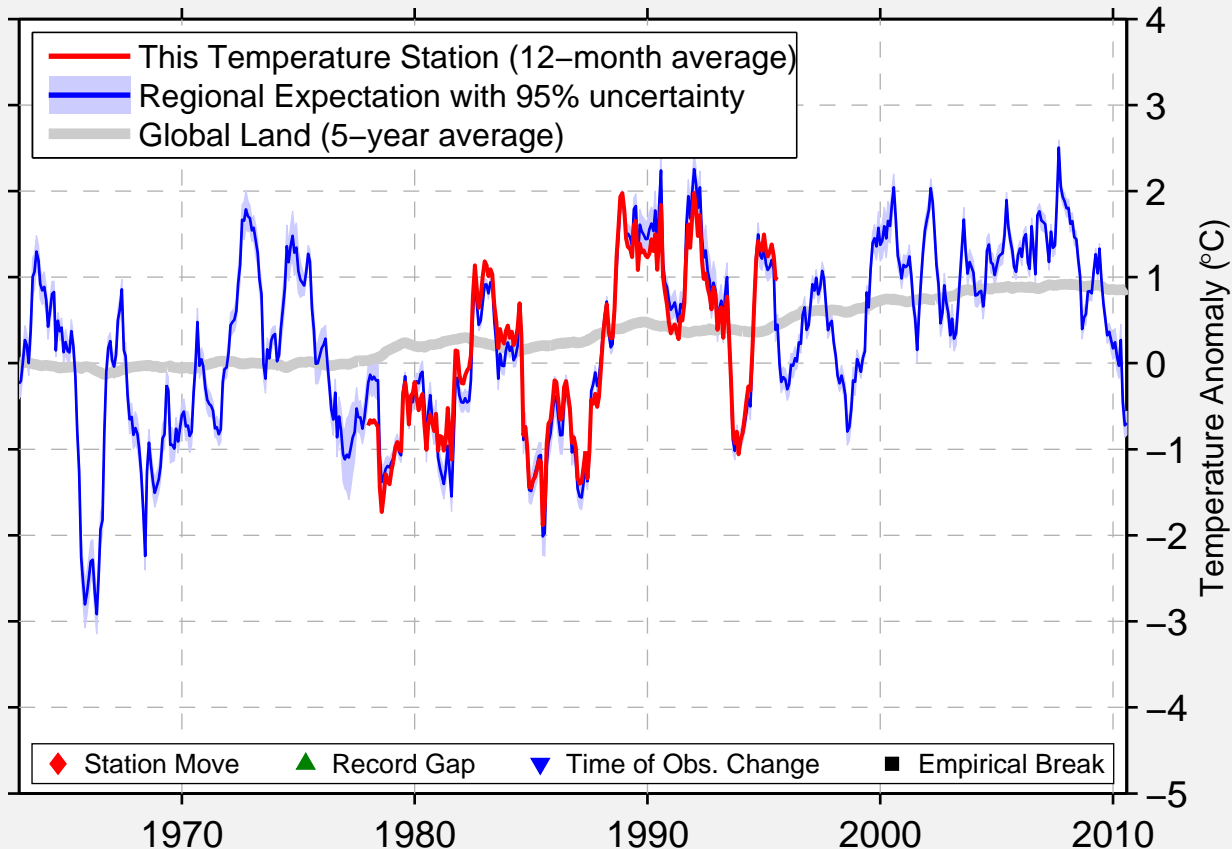

PALKEM

66.383 N, 21.633 E (Sweden)

Data Quality Controlled and Aligned at Breakpoints

Berkeley Earth