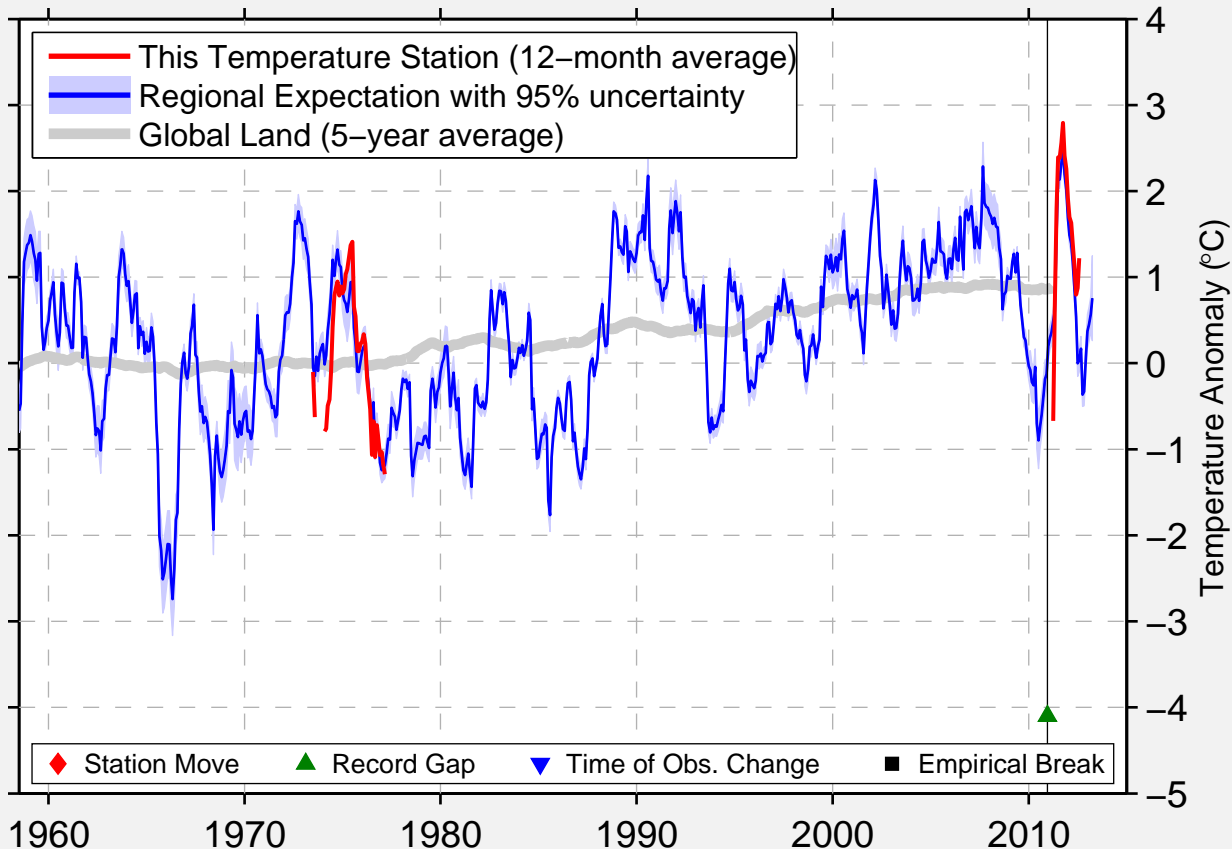

JAKKVIK

66.320 N, 17.089 E (Sweden)

◆ Station Move ▲ Record Gap ▼ Time of Obs. Change ■ Empirical Break