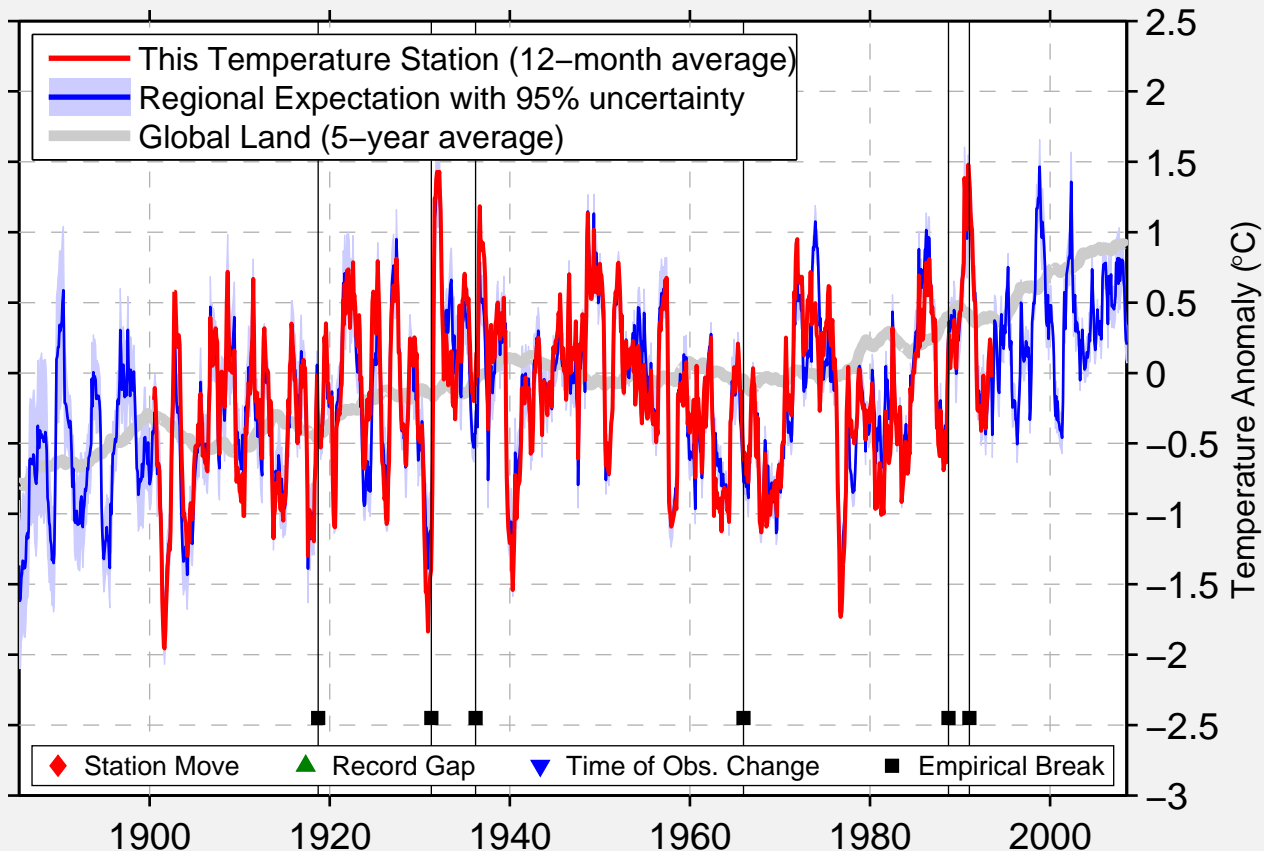

# WAYCROSS 4NE

31.200 N, 82.200 W (United States)

Data Quality Controlled and Aligned at Breakpoints

Berkeley Earth