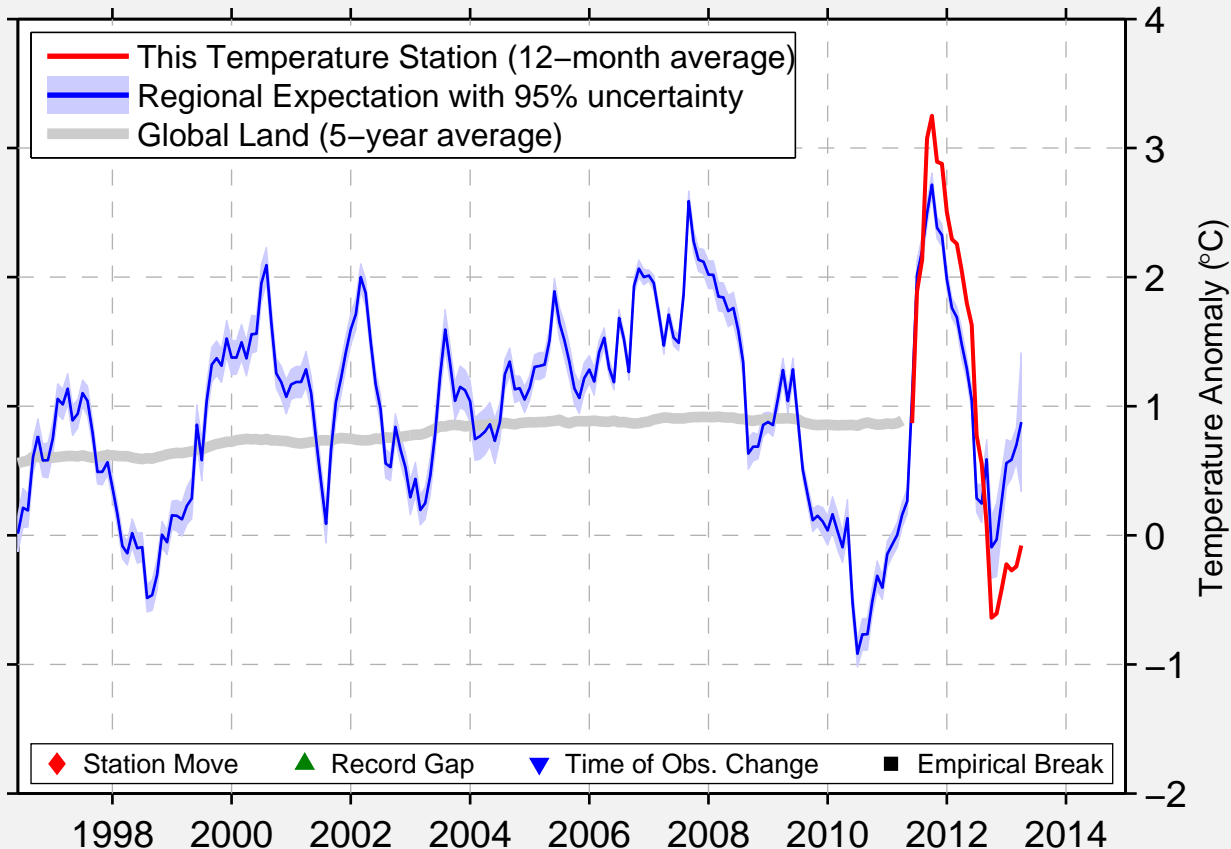

SAVAST

65.753 N, 21.765 E (Sweden)

Data Quality Controlled and Aligned at Breakpoints

Berkeley Earth