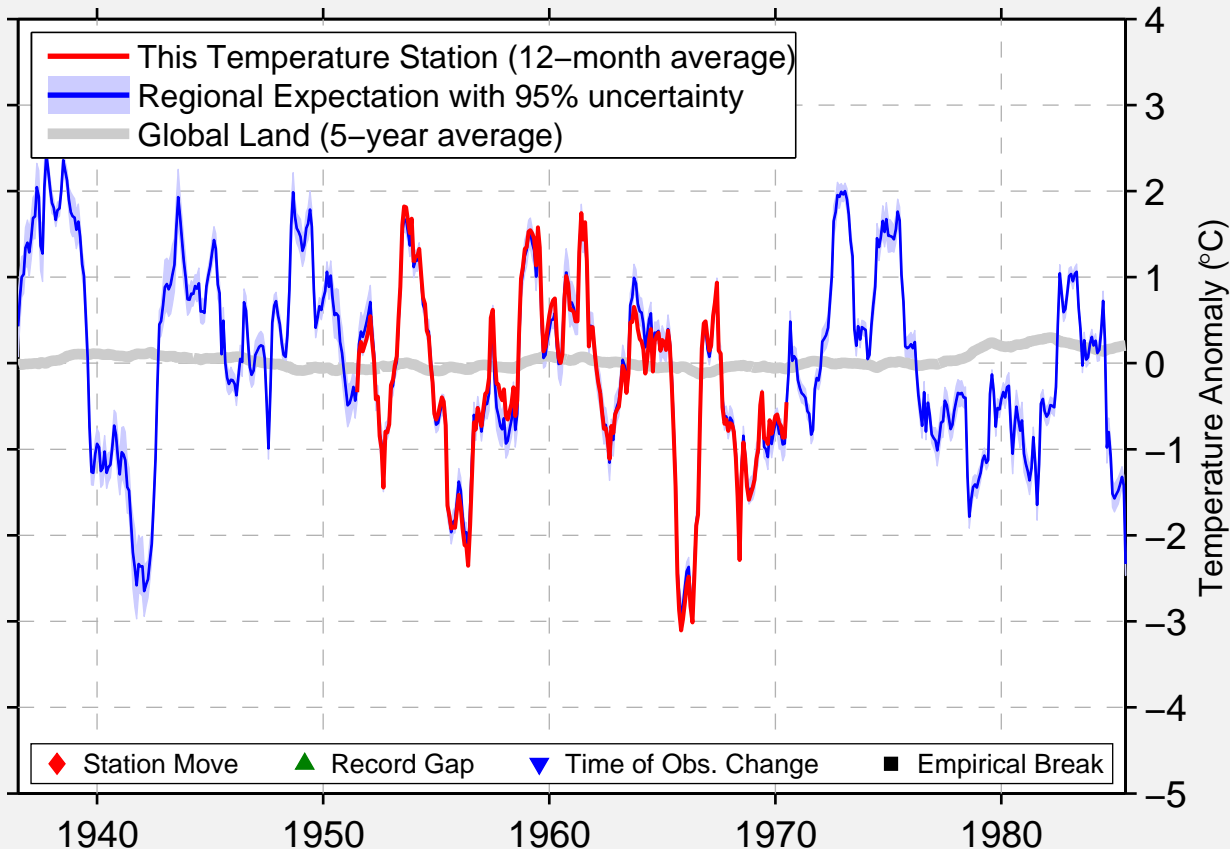

LULEA FLYGPLATS SWEDEN

65.600 N, 22.100 E (Sweden)

Data Quality Controlled and Aligned at Breakpoints

Berkeley Earth