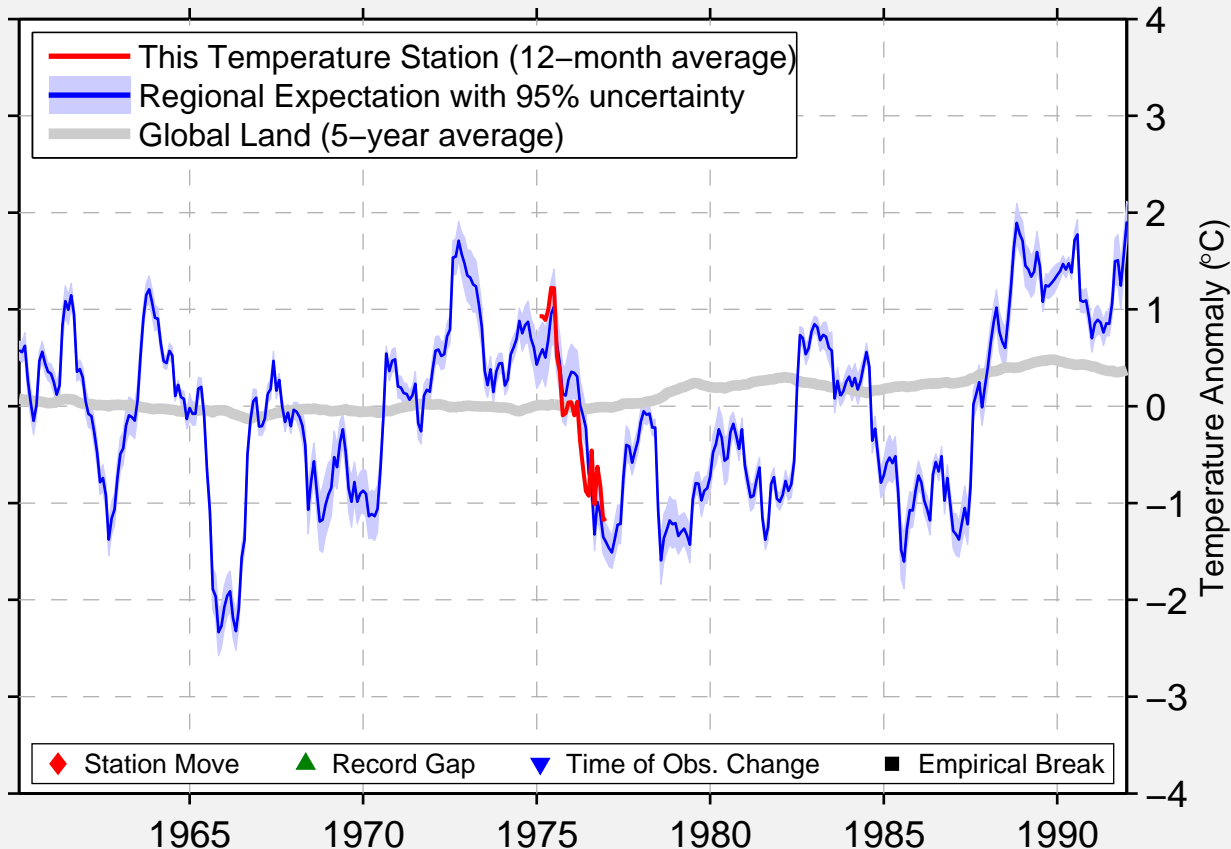

STEMSJON (AUT)

63.967 N, 13.717 E (Sweden)

Data Quality Controlled and Aligned at Breakpoints

Berkeley Earth