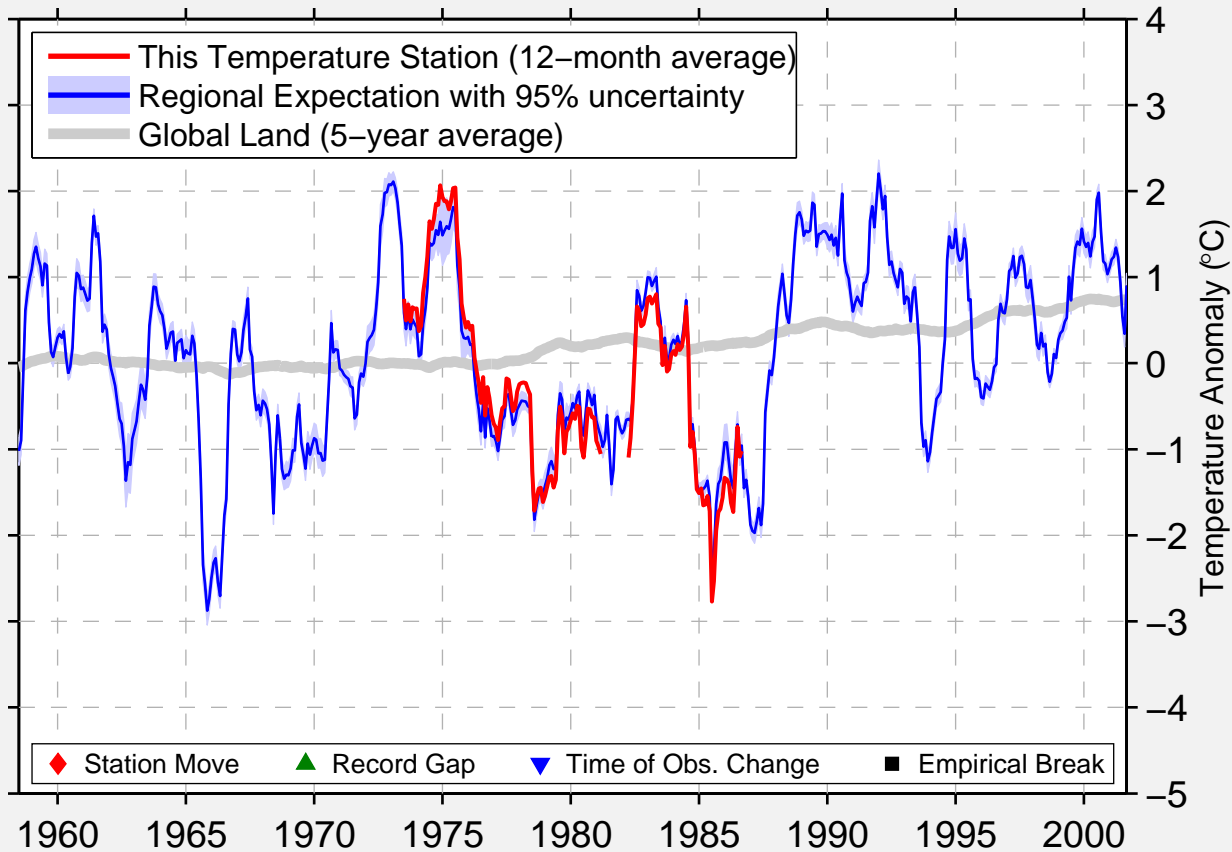

NORDMALING

63.567 N, 19.500 E (Sweden)

Data Quality Controlled and Aligned at Breakpoints

Berkeley Earth