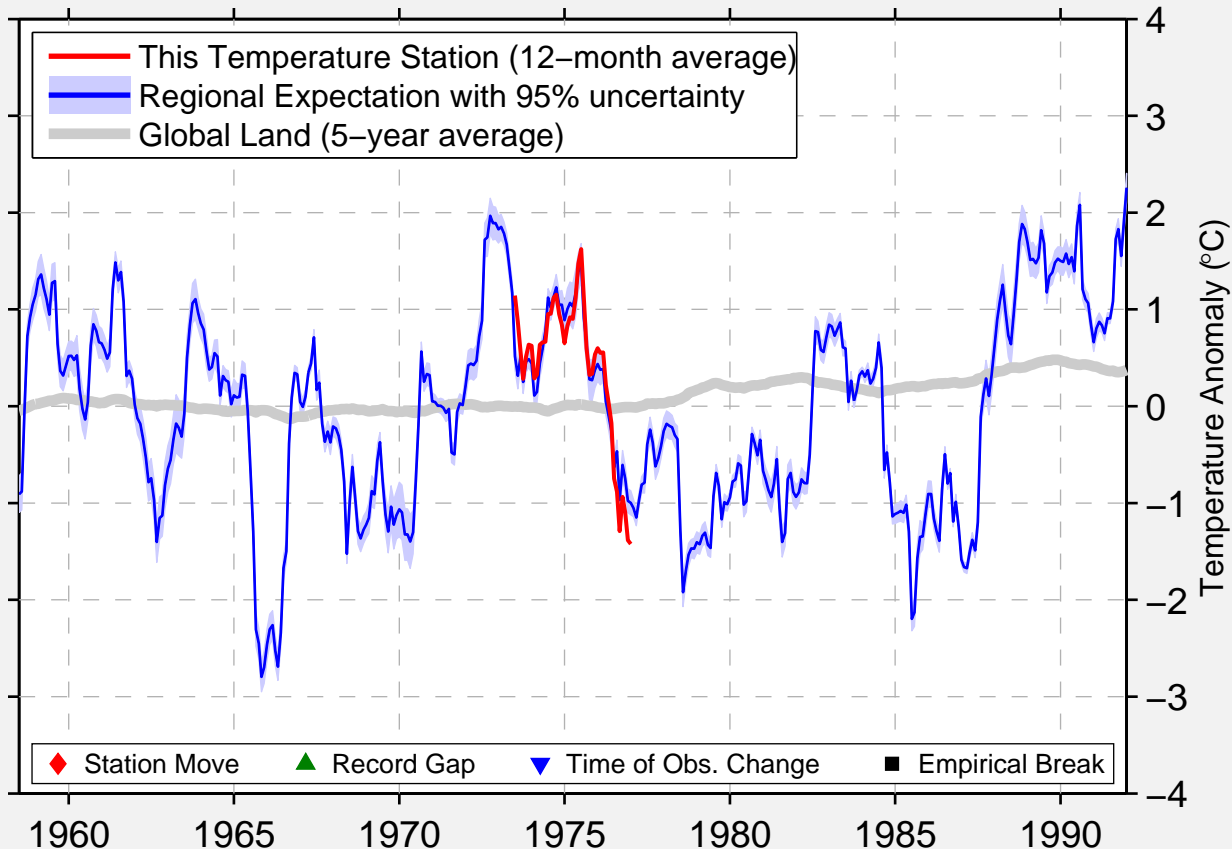

# OSTERSUND FROSON AB

63.183 N, 14.500 E (Sweden)

Data Quality Controlled and Aligned at Breakpoints

Berkeley Earth