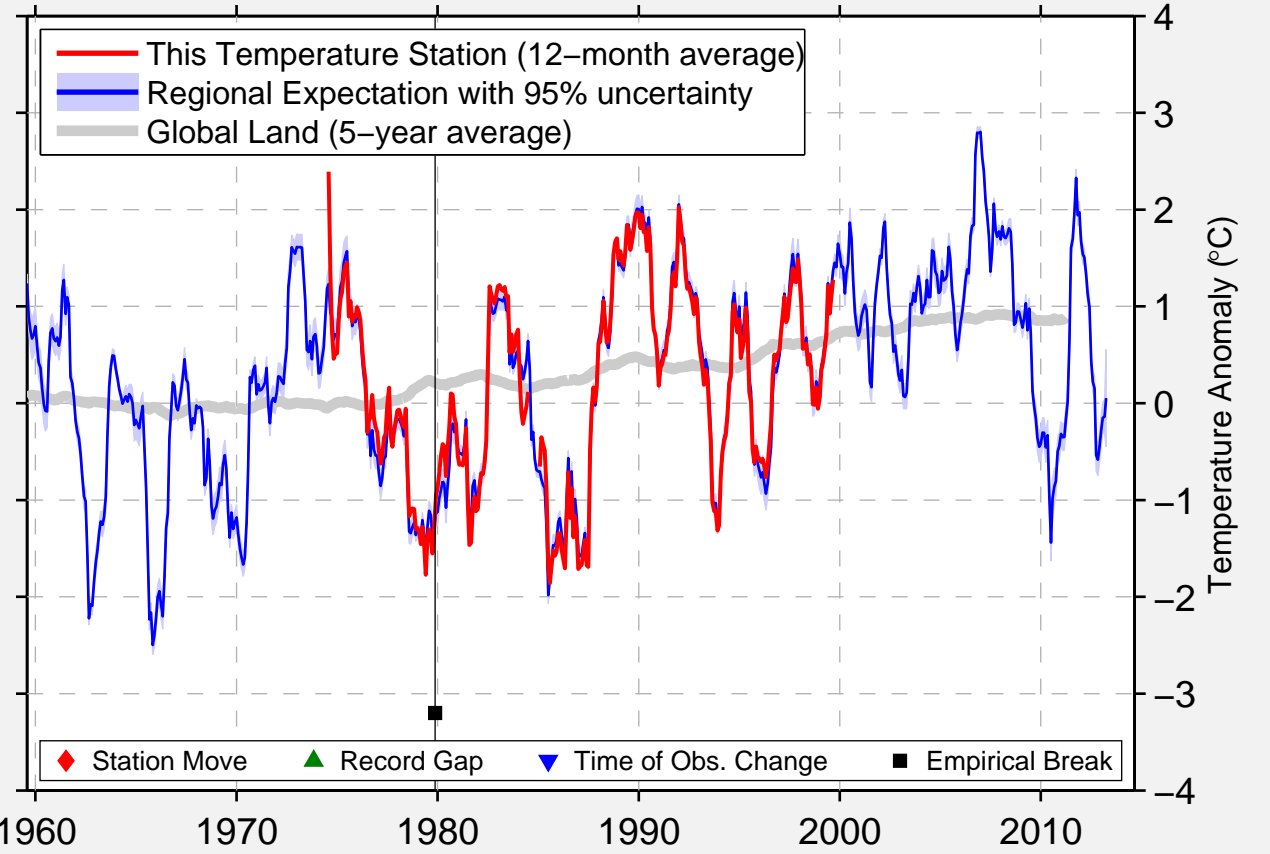

OSTMARK

60.336 N, 12.673 E (Sweden)

Data Quality Controlled and Aligned at Breakpoints

Berkeley Earth