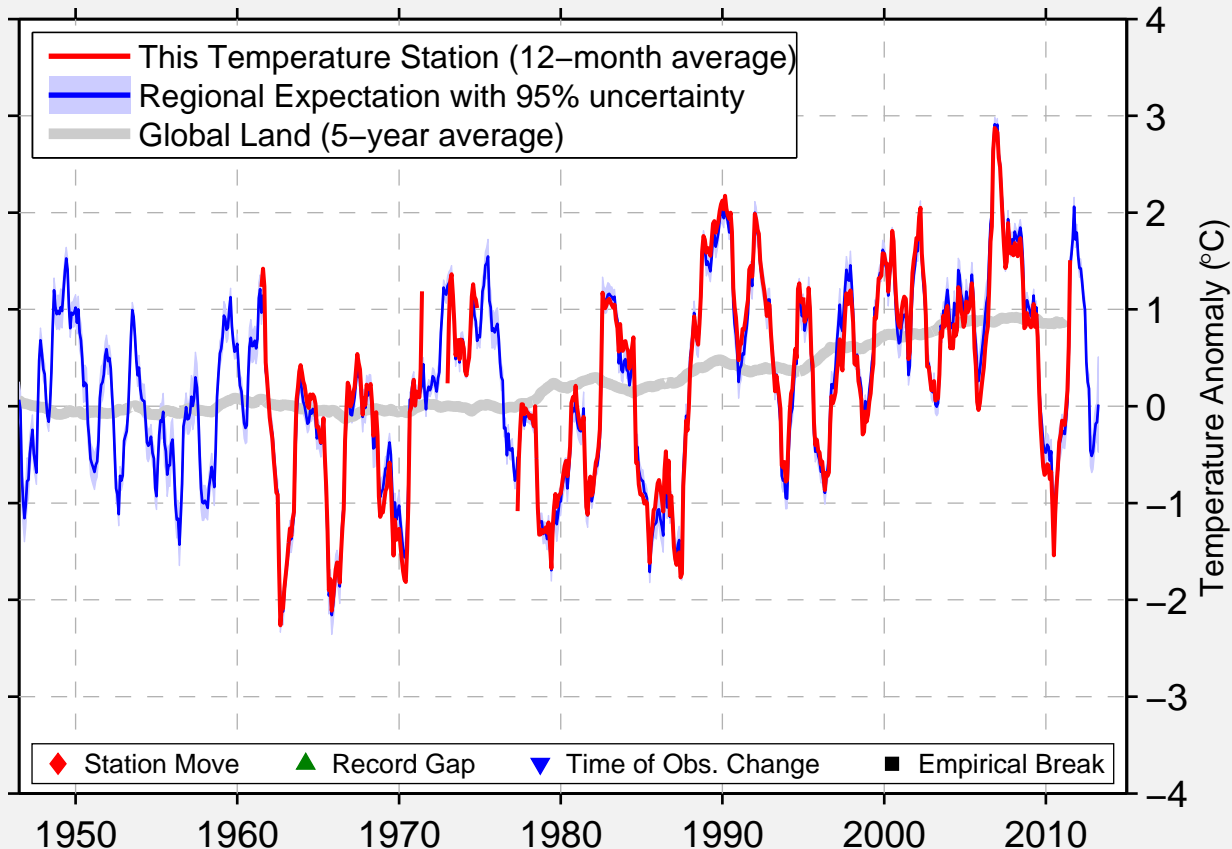

SATENAS

58.436 N, 12.708 E (Sweden)

Data Quality Controlled and Aligned at Breakpoints

Berkeley Earth