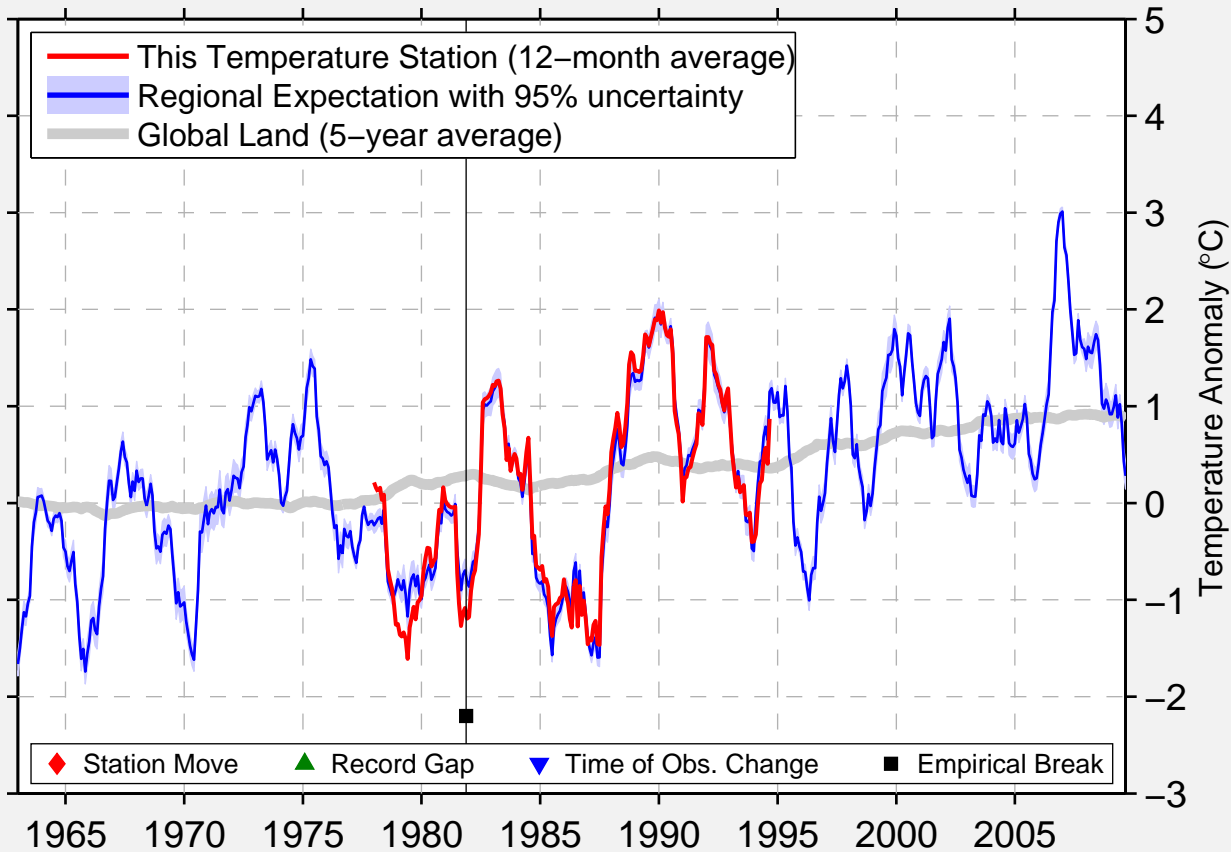

VAXJO/URASA(SAFB)
56.867 N, 14.800 E (Sweden)

Data Quality Controlled and Aligned at Breakpoints

Berkeley Earth