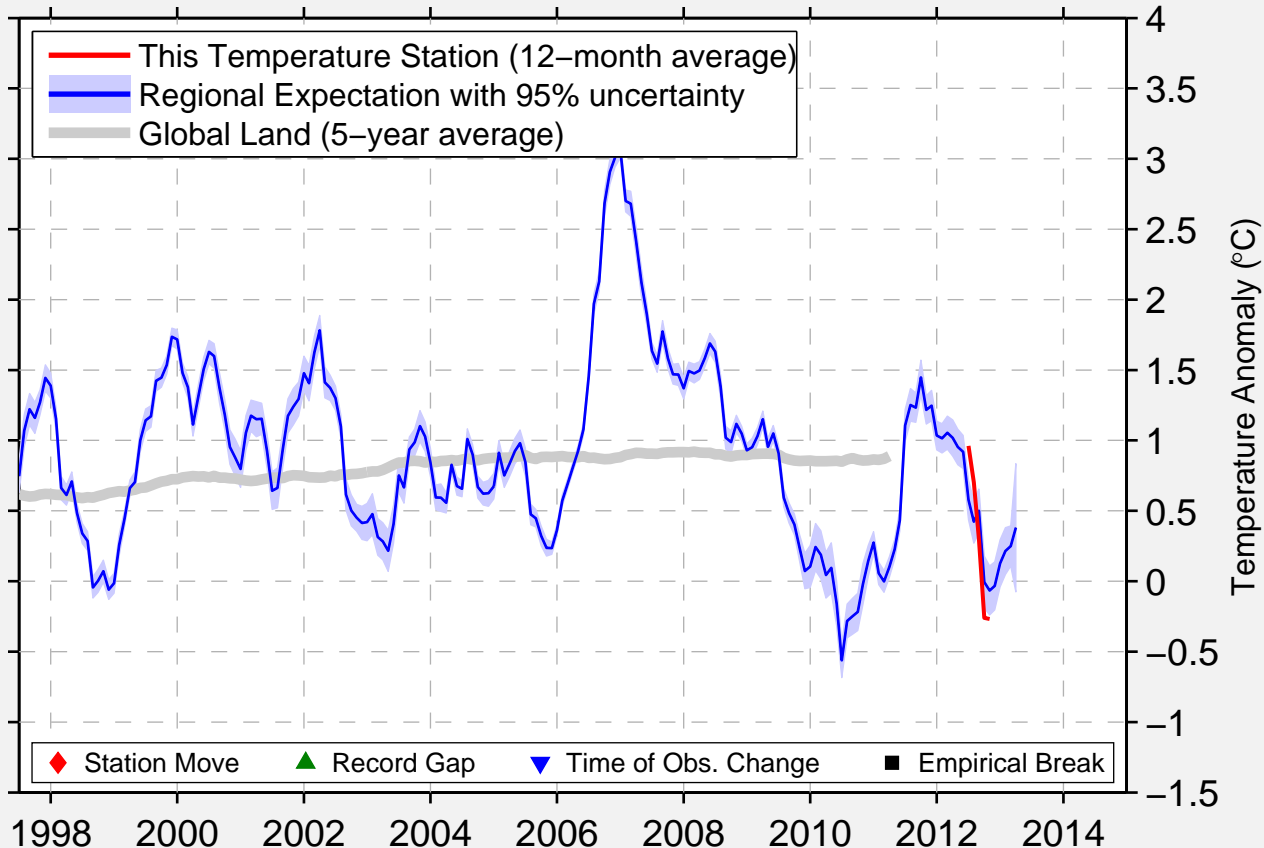

KRISTIANSTAD

56.024 N, 14.103 E (Sweden)

◆ Station Move ▲ Record Gap ▼ Time of Obs. Change ■ Empirical Break