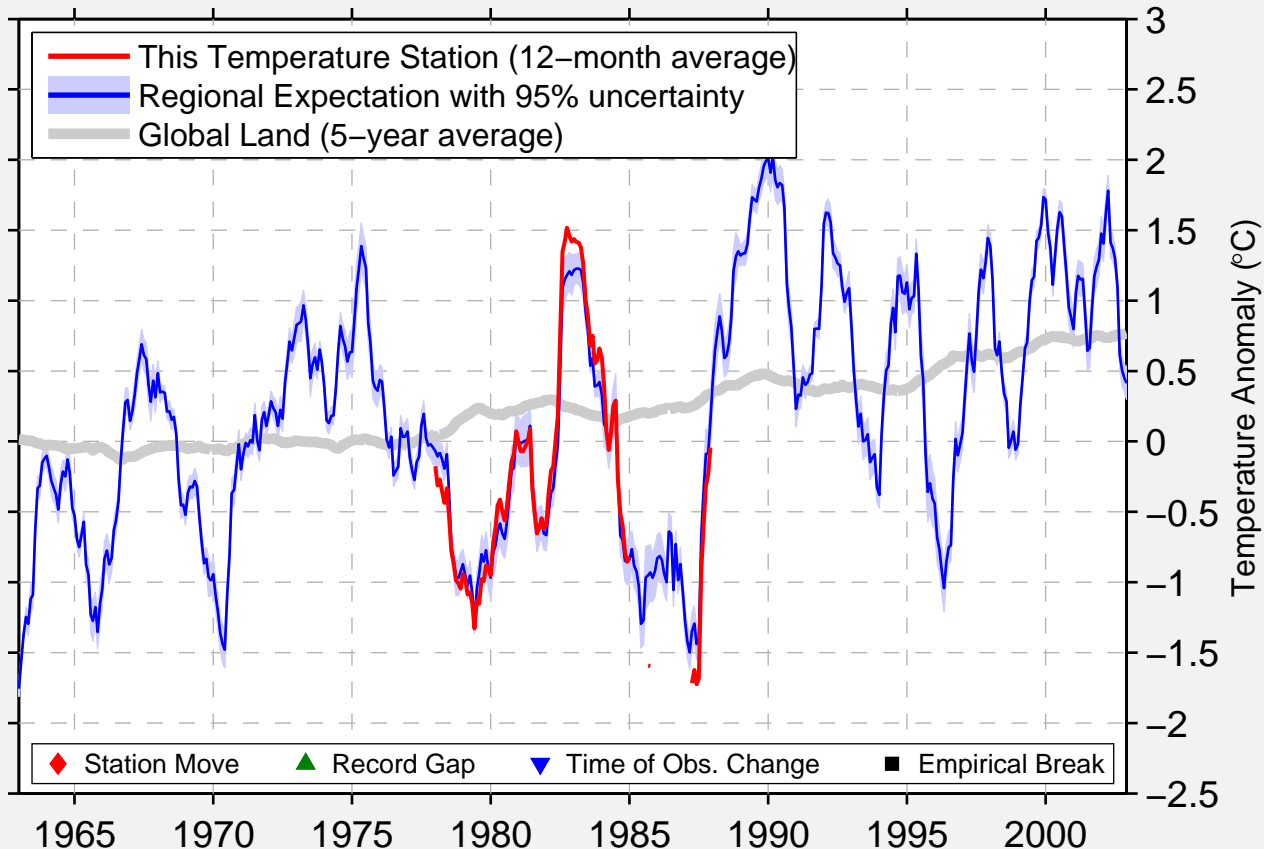

# SMYGEHUK (LGT-H)

55.333 N, 13.350 E (Sweden)

Data Quality Controlled and Aligned at Breakpoints

Berkeley Earth