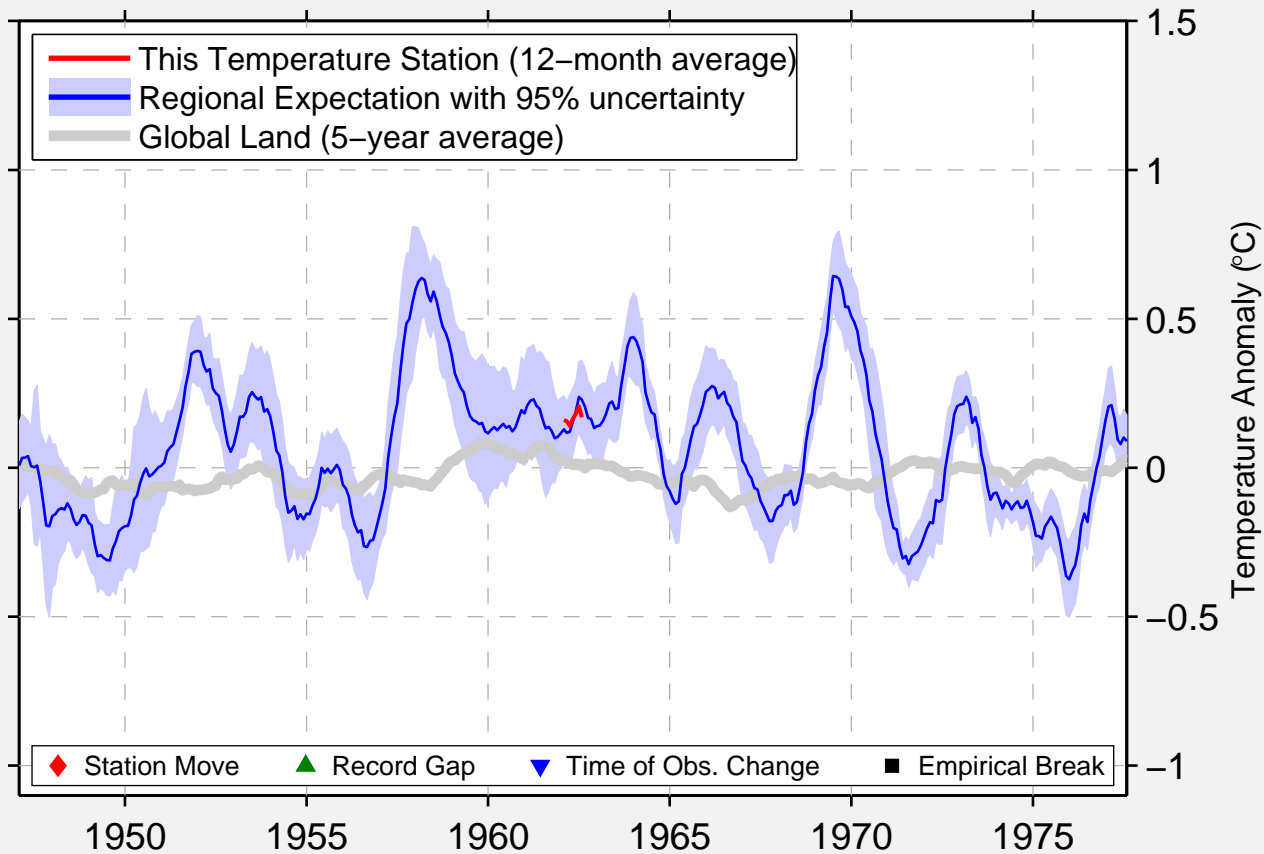

MOENGO SURINAM

5.617 N, 54.400 W (Suriname)

Data Quality Controlled and Aligned at Breakpoints

Berkeley Earth