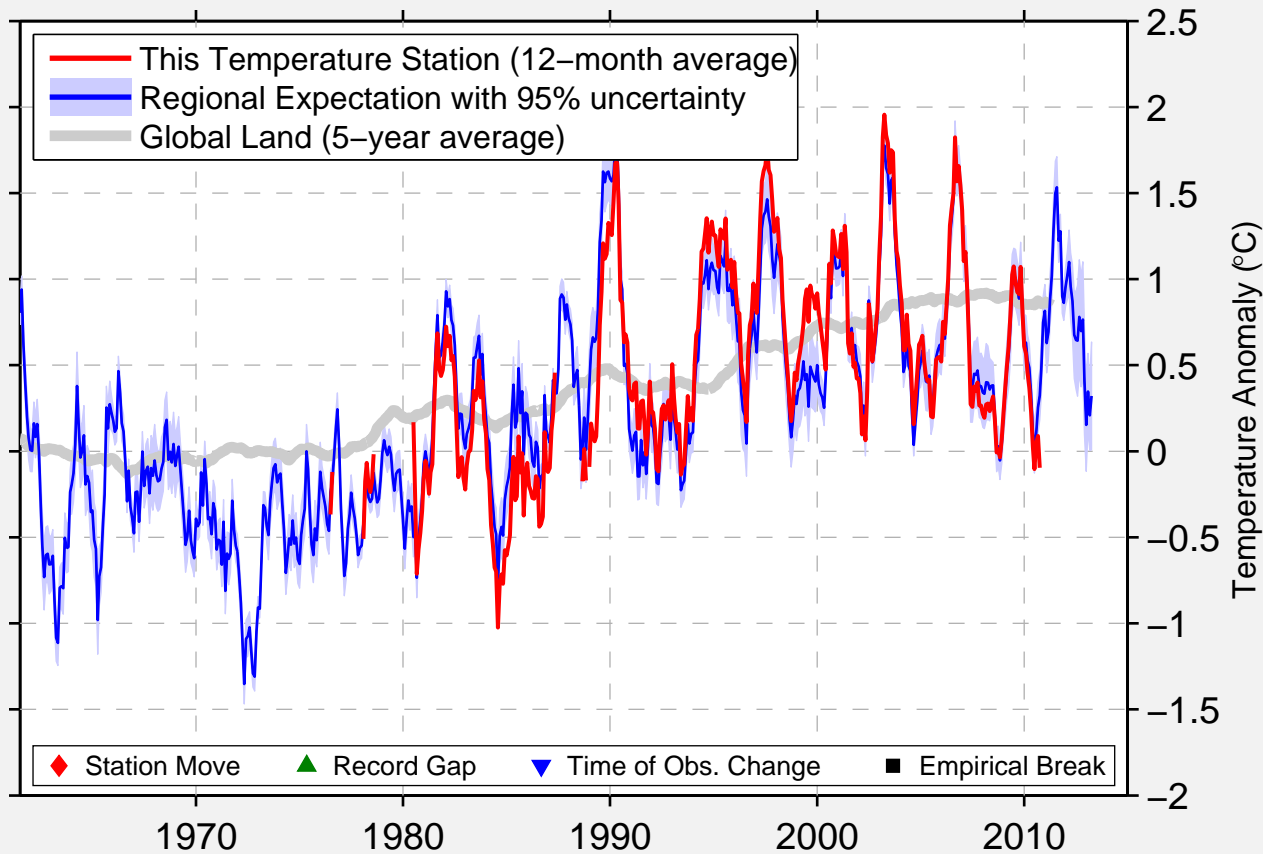

VITORIA/FORONDA

42.872 N, 2.733 W (Spain)

Data Quality Controlled and Aligned at Breakpoints

Berkeley Earth