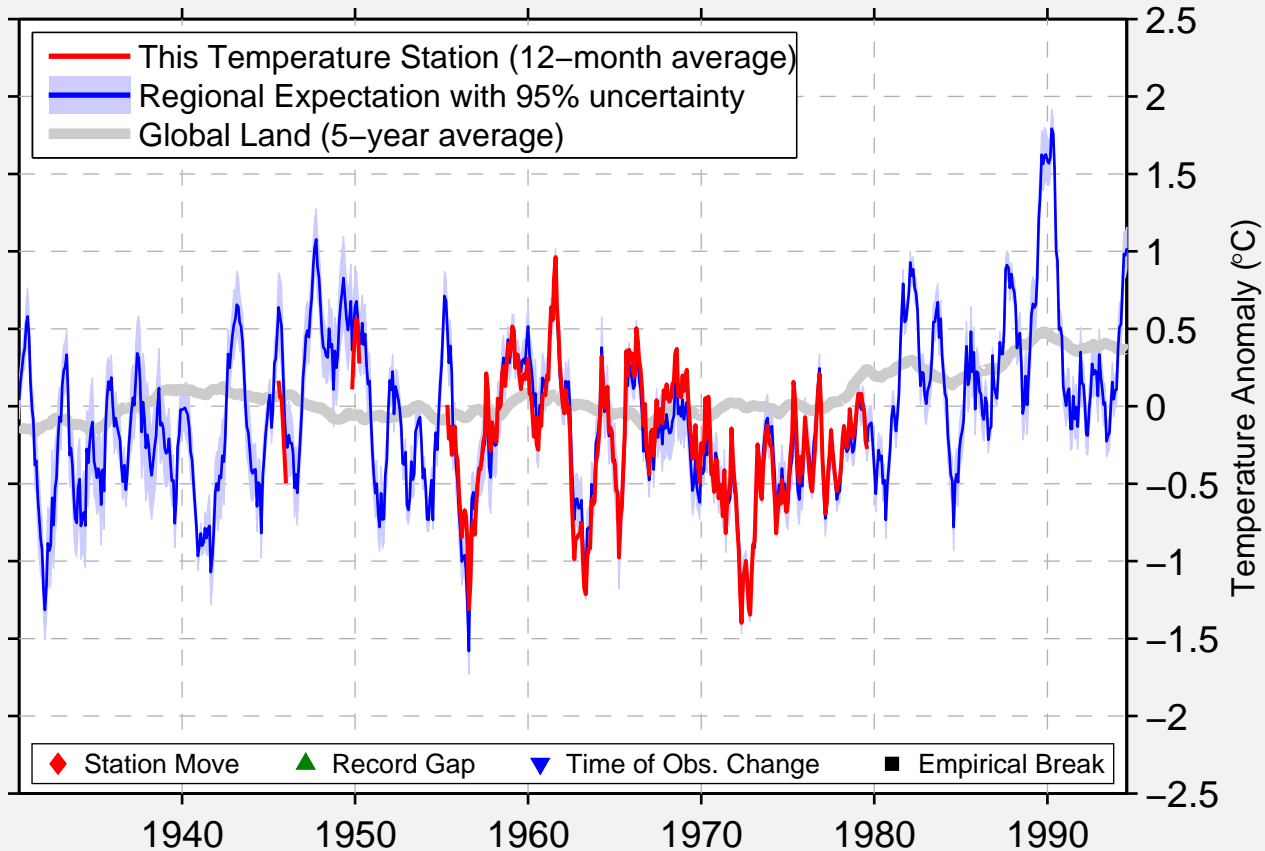

VITORIA AERODROMO

42.851 N, 2.654 W (Spain)

Data Quality Controlled and Aligned at Breakpoints

Berkeley Earth