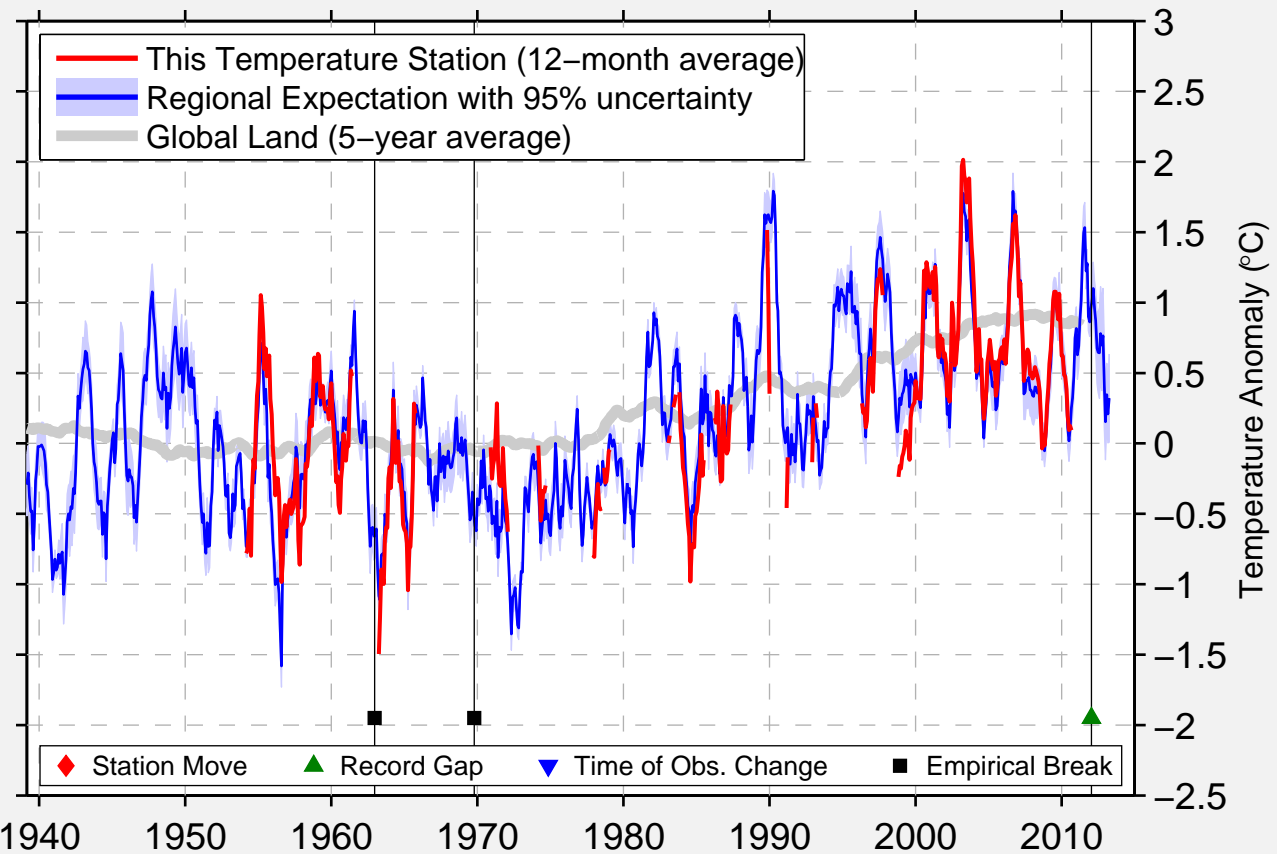

PAMPLONA (OBSERVATORIO)

42.818 N, 1.636 W (Spain)

— This Temperature Station (12-month average)
— Regional Expectation with 95% uncertainty
— Global Land (5-year average)

◆ Station Move ▲ Record Gap ▼ Time of Obs. Change ■ Empirical Break

Data Quality Controlled and Aligned at Breakpoints

Berkeley Earth