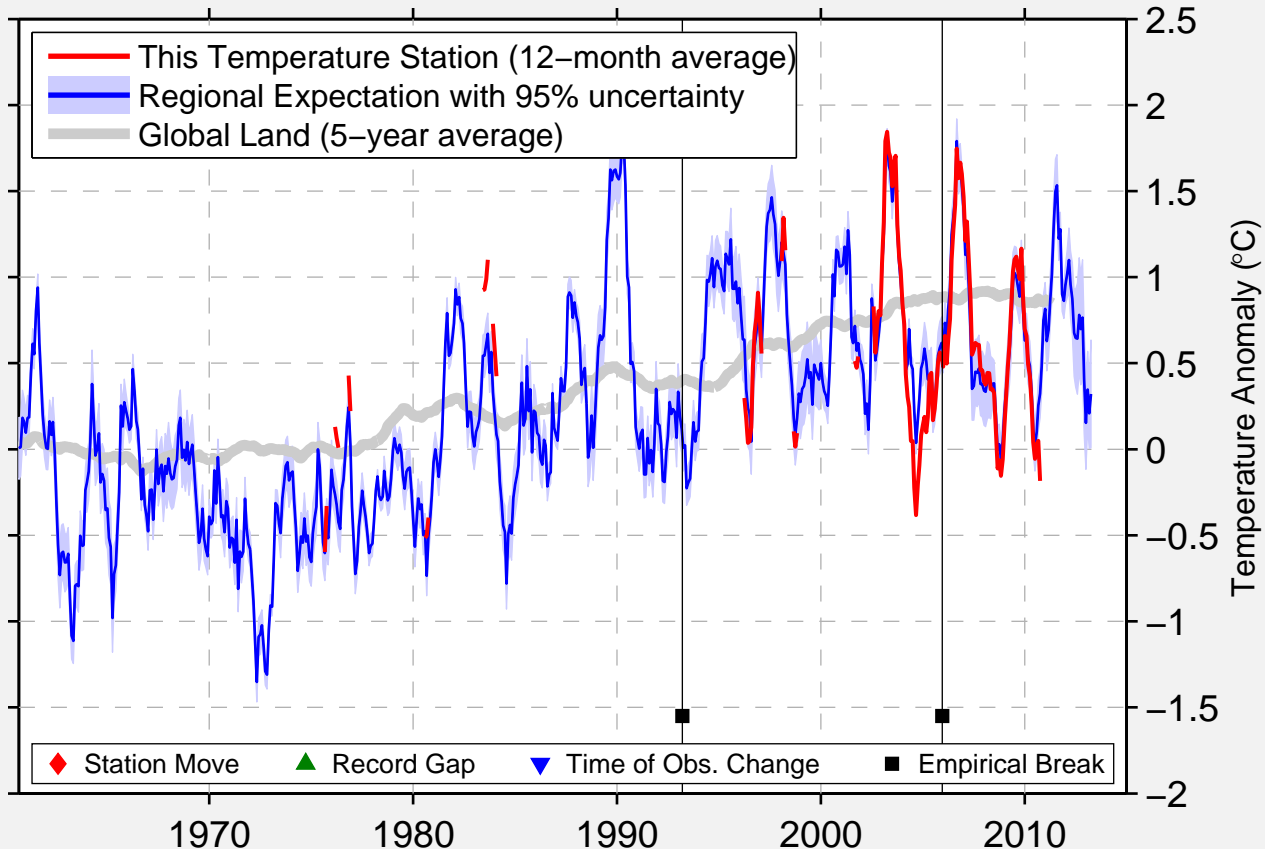

# PAMPLONA

42.777 N, 1.650 W (Spain)

Data Quality Controlled and Aligned at Breakpoints

Berkeley Earth