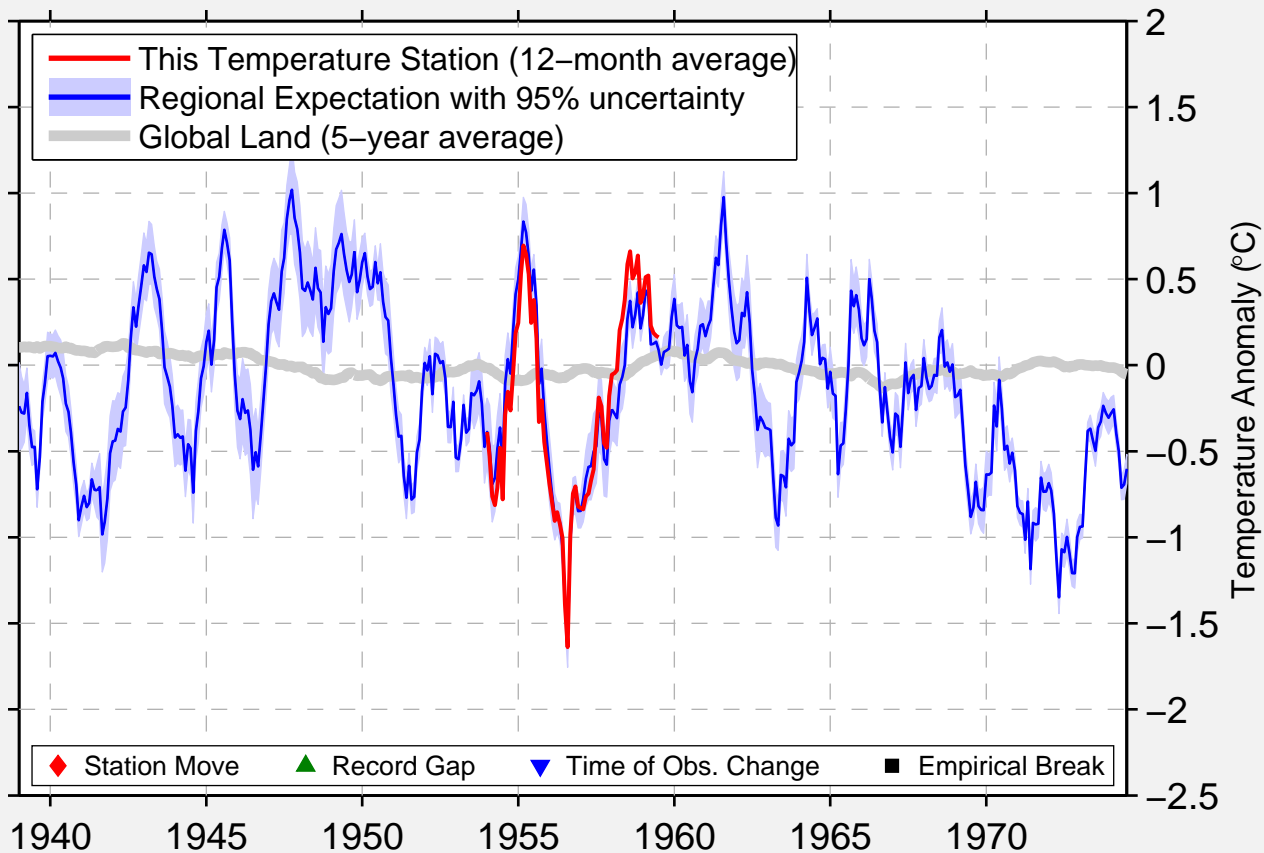

ZARAGOZA/VALENZUELA SPAIN

41.800 N, 1.100 W (Spain)

◆ Station Move ▲ Record Gap ▼ Time of Obs. Change ■ Empirical Break

Data Quality Controlled and Aligned at Breakpoints

Berkeley Earth