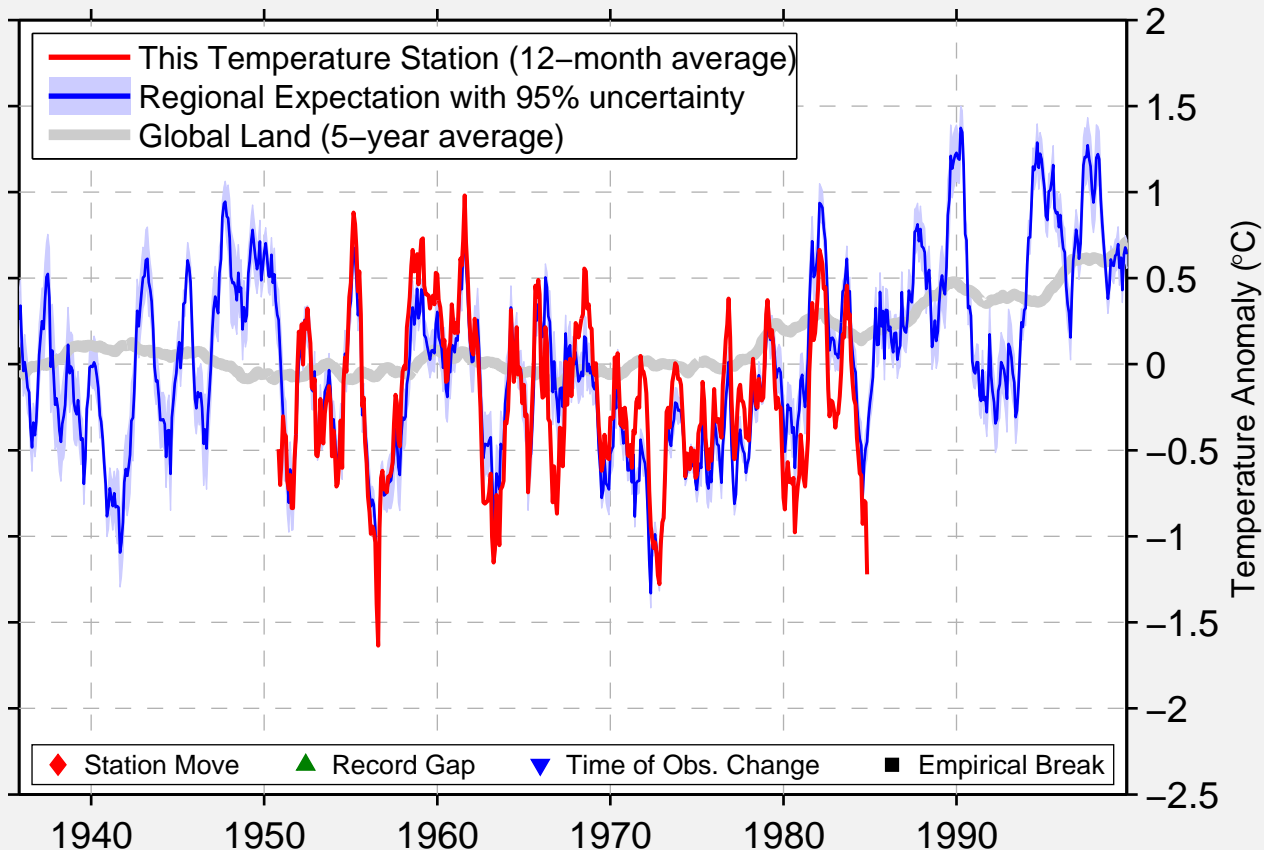

ZARAGOZA

41.688 N, 0.900 W (Spain)

Data Quality Controlled and Aligned at Breakpoints

Berkeley Earth