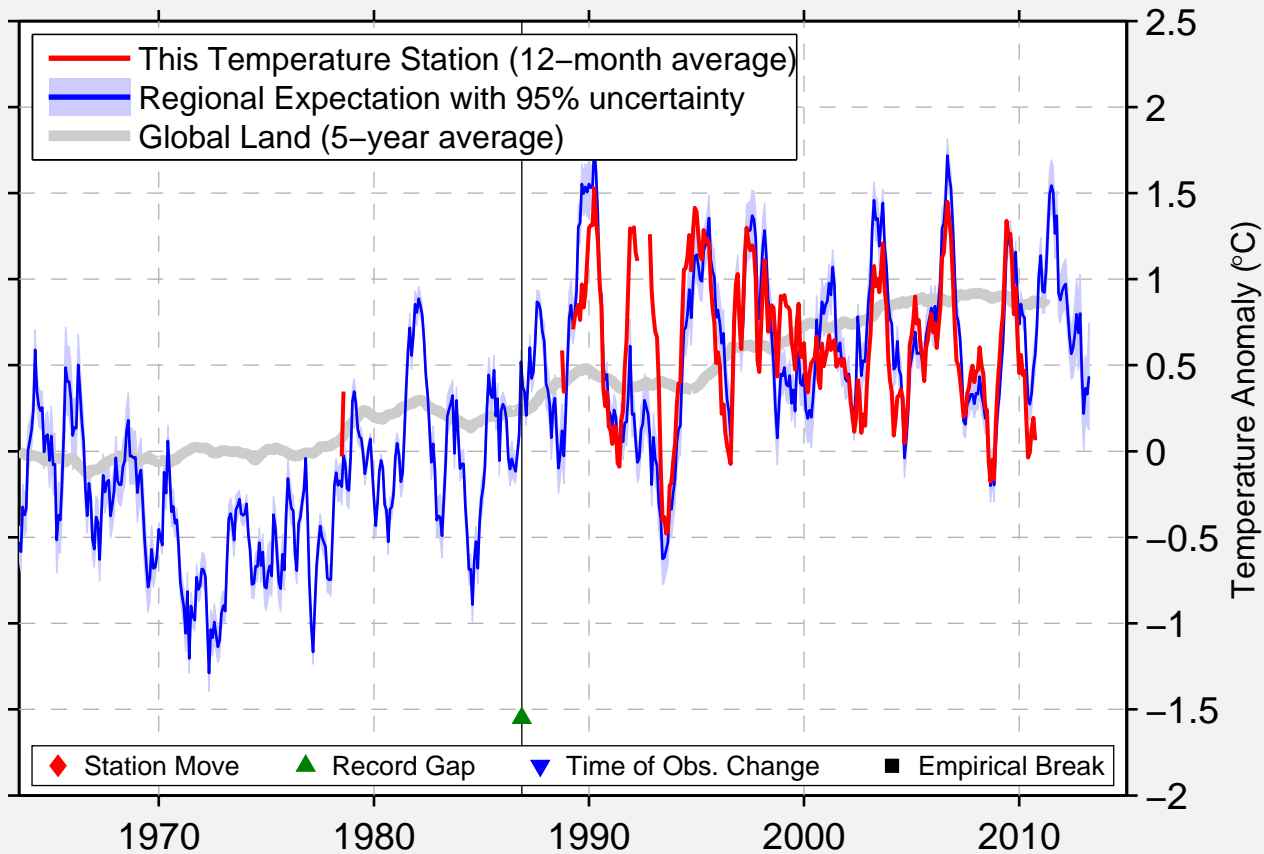

COLMENAR VIEJO/FAMET

40.674 N, 3.748 W (Spain)

Data Quality Controlled and Aligned at Breakpoints

Berkeley Earth