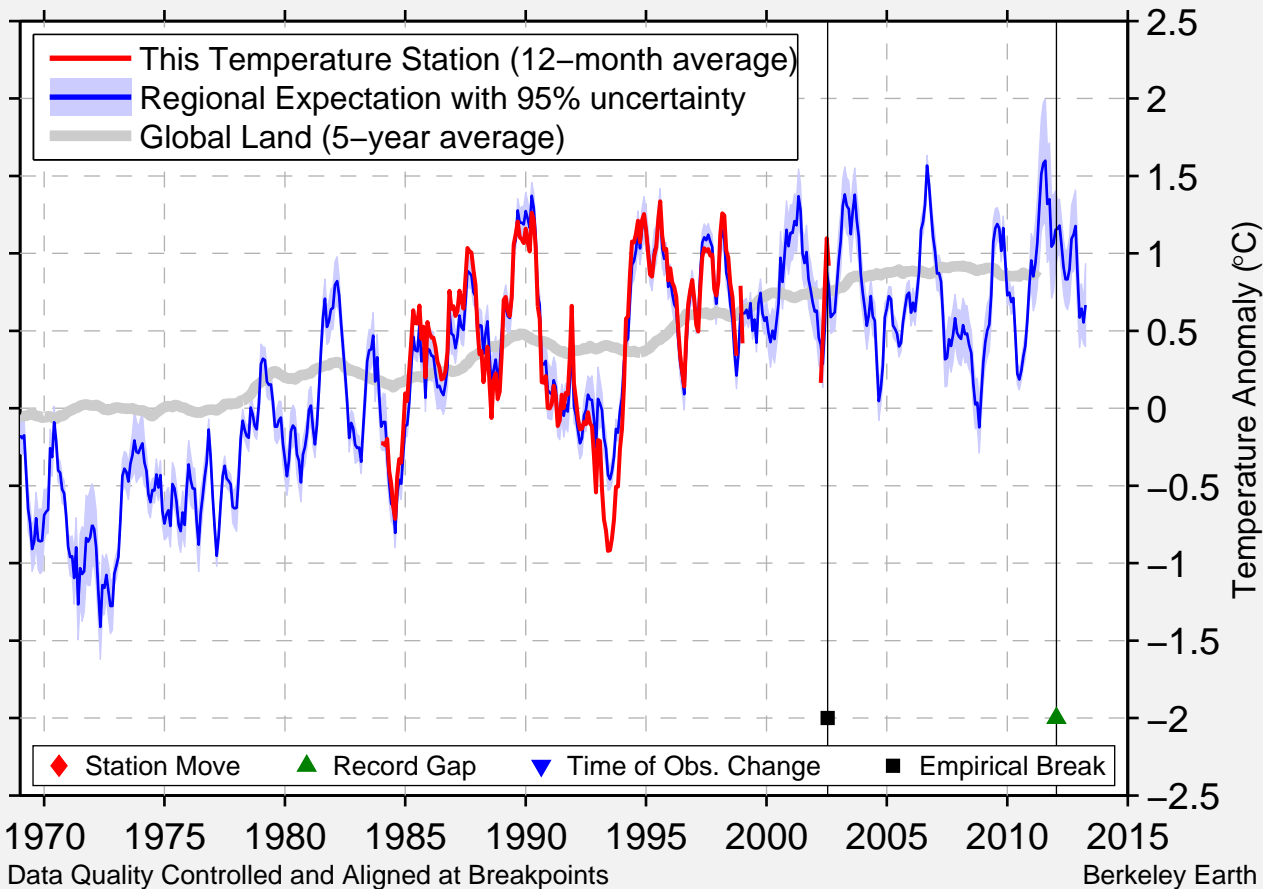

# ALBACETE OBS.

39.007 N, 1.861 W (Spain)

Data Quality Controlled and Aligned at Breakpoints

Berkeley Earth